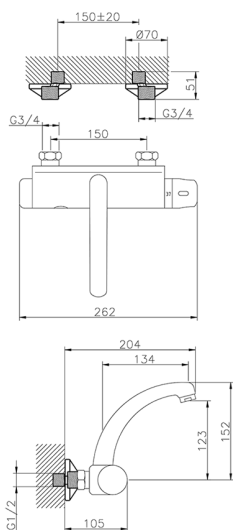

Thermo-electronic wall-mounted sink mixer CLINIC&TECHNICAL_401.23H.

MODEL **401.23H.**

Thermo-electronic wall-mounted sink mixer

AVAILABLE FINISHINGS

CHARACTERISTICS

Cartridge Spare Parts **24.02AB.PL**

12x32 Plus Thermostatic Valve