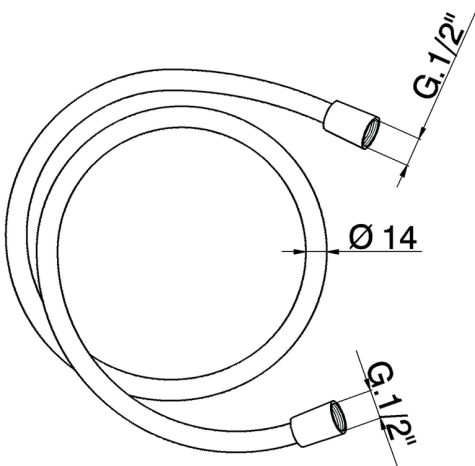

Flexible hose LYNOX_ZB009060

MODEL **ZB009060**

Flexible hose, 150 cm Stainless Steel flexible hose

AVAILABLE FINISHINGS

D1 D1 Brushed Inox

CHARACTERISTICS

2026-06-05