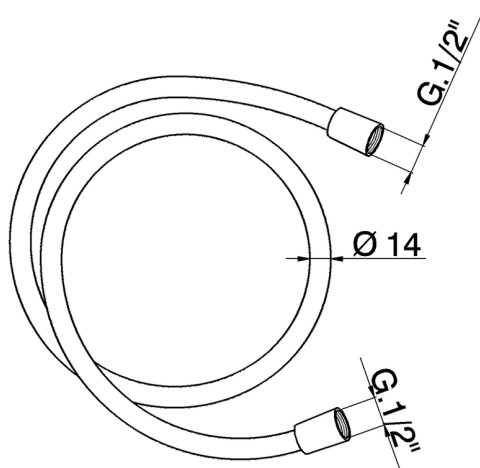

Flexible hose LYNOX_ZB009060

MODEL **ZB009060**

Flexible hose, 150 cm Stainless Steel flexible hose

AVAILABLE FINISHINGS

D1 D1 Brushed Inox

CHARACTERISTICS

2026-06-26