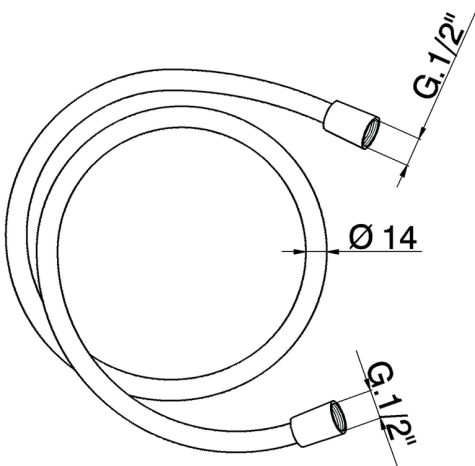

## Flexible hose LYNOX\_ZB009060

MODEL **ZB009060**

Flexible hose, 150 cm Stainless Steel flexible hose

AVAILABLE FINISHINGS

**D1** D1 Brushed Inox

CHARACTERISTICS

2026-04-06