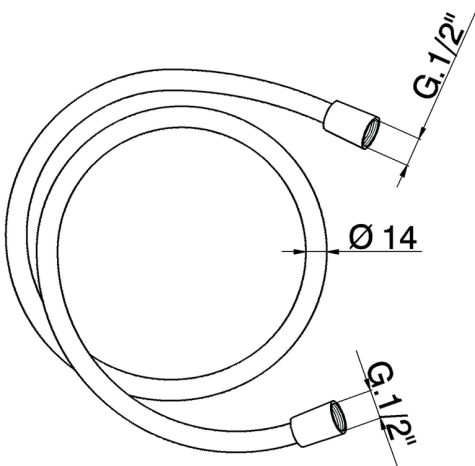

Flexible hose LYNOX_ZB009060

MODEL **ZB009060**

Flexible hose, 150 cm Stainless Steel flexible hose

AVAILABLE FINISHINGS

D1 D1 Brushed Inox

CHARACTERISTICS

2026-04-08