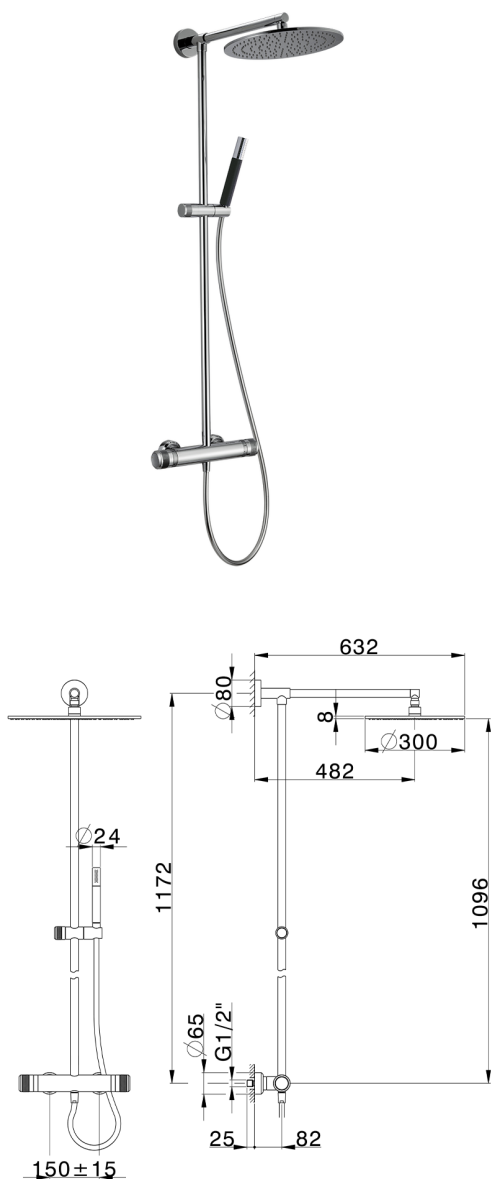

2-function Thermostatic shower set COLUMNS_CRC78040

MODEL **CRC78040**

2-function Thermostatic shower set, 2-outlet devia stop, not adjustable column, sliding handshower holder, Brass D.24mm minimalistic one spray handshower, D.300 mm 8 mm Brass thick round showerhead, 150 cm SUPREME smooth flexible hose

AVAILABLE FINISHINGS

-  **21** 21 Chrome
-  **2F** 2F Brushed Nickel
-  **2Q** 2Q Black Titanium

CHARACTERISTICS

Cartridge Spare Parts **22.04A.AR - ZZ97279004**

Argo 2 (long filter) Thermostatic Valve

DeviaStop

The Huber Devia Stop technology allows to adjust the water flow and to direct it to the selected output point (overhead soaker, hand shower, etc).

SafeTouch

The Huber SafeTouch system maintains the mixer body cool to the touch during operation.