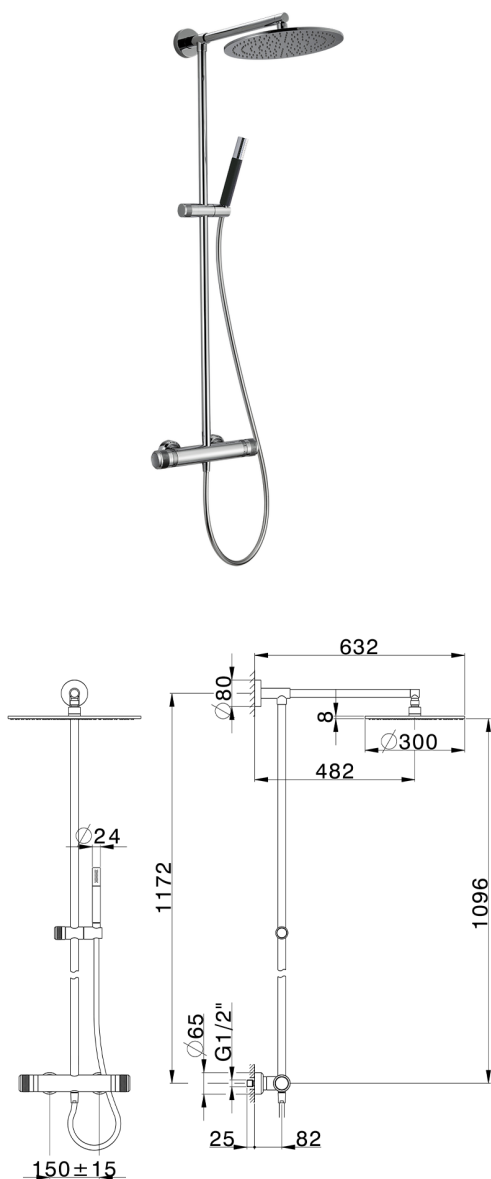

## 2-function Thermostatic shower set COLUMNS\_CRC78040

MODEL **CRC78040**

2-function Thermostatic shower set, 2-outlet devia stop, not adjustable column, sliding handshower holder, Brass D.24mm minimalistic one spray handshower, D.300 mm 8 mm Brass thick round showerhead, 150 cm SUPREME smooth flexible hose

### AVAILABLE FINISHINGS

-  **21** 21 Chrome
-  **2F** 2F Brushed Nickel
-  **2Q** 2Q Black Titanium

### CHARACTERISTICS

Cartridge Spare Parts **22.04A.AR - ZZ97279004**

**Argo 2 (long filter) Thermostatic Valve**

#### DeviaStop

The Huber Devia Stop technology allows to adjust the water flow and to direct it to the selected output point (overhead soaker, hand shower, etc).