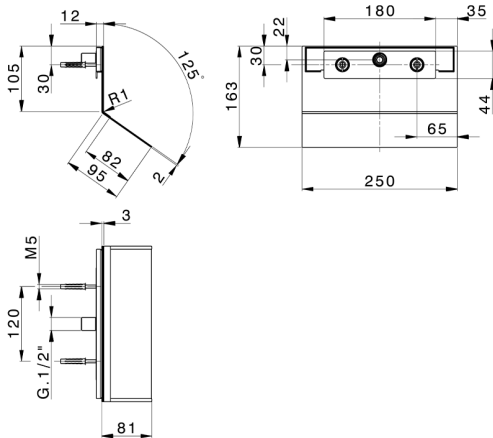

Wall-mounted waterfall ZEN_ZS129060

MODEL **ZS129060**

Wall-mounted waterfall, with open water outlet, Stainless Steel AISI 304

AVAILABLE FINISHINGS

D1 D1 Brushed Inox

D2 D2 Polished Inox

CHARACTERISTICS

2026-06-26