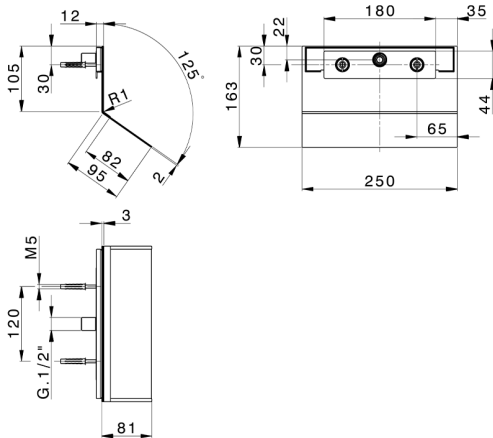

Wall-mounted waterfall ZEN_ZS129060

MODEL **ZS129060**

Wall-mounted waterfall, with open water outlet, Stainless Steel AISI 304

AVAILABLE FINISHINGS

D1 D1 Brushed Inox

D2 D2 Polished Inox

CHARACTERISTICS

2026-06-06