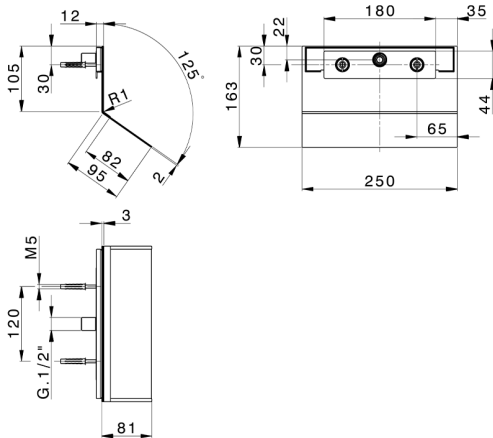

Wall-mounted waterfall ZEN_ZS129060

MODEL **ZS129060**

Wall-mounted waterfall, with open water outlet, Stainless Steel AISI 304

AVAILABLE FINISHINGS

D1 D1 Brushed Inox

D2 D2 Polished Inox

CHARACTERISTICS

2026-05-15