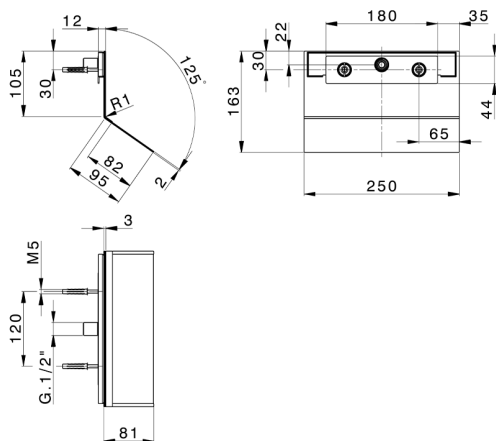

Wall-mounted waterfall ZEN_ZS129060

MODEL **ZS129060**

Wall-mounted waterfall, with open water outlet, Stainless Steel AISI 304

AVAILABLE FINISHINGS

D1 D1 Brushed Inox

D2 D2 Polished Inox

CHARACTERISTICS

2026-06-27