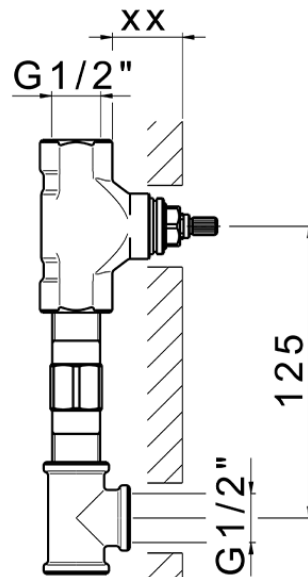

Serie's code	Size XX
CX 1351	20-35
CF 1351	20-35
CX 0331	20-35
CF 0331	20-35
CX 0200	20-35
CF 0200	20-35
BA 1351	20-35
GS 1351	20-35
GL 1351	20-35
MN 1351	20-35
LN 1351	20-35
LV 1351	33-48
LY 1351	33-48
CU 1351	33-48
SM 1351	30-45
AA 1351	10-30
AC 1351	10-30
AR 1351	15-25
PZ 1351	10-30
RG 1351	10-30
TS 1351	10-30
VT 1351	10-30
CS 1351	10-30
WA 1351	45-68
X1 1351	33-45
X2 1351	33-45
X3 1351	33-45
X4 1351	33-45
X5 1351	33-45
RI 1351	20-35
RM 1351	20-35

ZB033510

<https://en.huberitalia.com/concealed-washbasin-mixer-concealed-zb033510>

2026-04-10