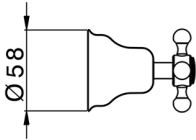

Exposed part for concealed washbasin mixer VICTORIAN_VT013510

MODEL **VT013510**

Exposed part for concealed washbasin mixer, without concealed part, for item ZB033510

AVAILABLE FINISHINGS

-  **21** 21 Chrome
-  **27** 27 Old Bronze
-  **2A** 2A Satin Brushed Nickel
-  **2G** 2G Antique Gold
-  **2W** 2W Brushed Gold

CHARACTERISTICS

Installation **Concealed**
 Required concealed parts **ZB033510**

Concealed washbasin mixer CONCEALED_ZB033510

MODEL **ZB033510**

Concealed washbasin mixer, with two right headvalves

AVAILABLE FINISHINGS