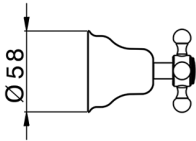

Exposed part for concealed washbasin mixer VICTORIAN_VT013510

MODEL **VT013510**

Exposed part for concealed washbasin mixer, without concealed part, for item ZB033510

AVAILABLE FINISHINGS

-  **21** 21 Chrome
-  **27** 27 Old Bronze
-  **2A** 2A Satin Brushed Nickel
-  **2G** 2G Antique Gold
-  **2W** 2W Brushed Gold

CHARACTERISTICS

Installation **Concealed**
 Required concealed parts **ZB033510**

Concealed washbasin mixer CONCEALED_ZB033510

MODEL **ZB033510**

Concealed washbasin mixer, with two right headvalves

AVAILABLE FINISHINGS