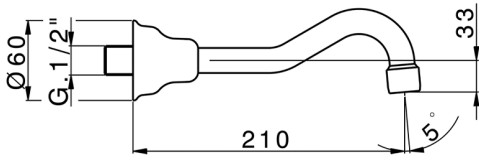

Exposed part for concealed washbasin mixer VICTORIAN_VT013510

MODEL **VT013510**

Exposed part for concealed washbasin mixer, without concealed part, for item ZB033510

AVAILABLE FINISHINGS

-  **21** 21 Chrome
-  **27** 27 Old Bronze
-  **2A** 2A Satin Brushed Nickel
-  **2G** 2G Antique Gold
-  **2W** 2W Brushed Gold

CHARACTERISTICS

Installation **Concealed**
 Required concealed parts **ZB033510**

Concealed washbasin mixer CONCEALED_ZB033510

MODEL **ZB033510**

Concealed washbasin mixer, with two right headvalves

AVAILABLE FINISHINGS