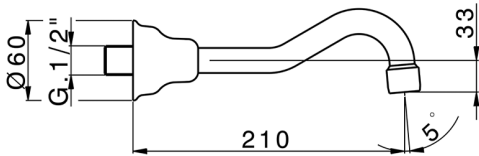

## Exposed part for concealed washbasin mixer VICTORIAN\_VT013510

MODEL **VT013510**

Exposed part for concealed washbasin mixer, without concealed part, for item ZB033510

## Concealed washbasin mixer CONCEALED\_ZB033510

MODEL **ZB033510**

Concealed washbasin mixer, with two right headvalves

AVAILABLE FINISHINGS

**04** 04 Without finishing

CHARACTERISTICS

Installation **Concealed**