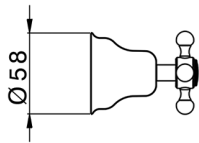

Exposed part for concealed washbasin mixer VICTORIAN_VT013510

MODEL **VT013510**

Exposed part for concealed washbasin mixer, without concealed part, for item ZB033510

AVAILABLE FINISHINGS

-  **21** 21 Chrome
-  **27** 27 Old Bronze
-  **2A** 2A Satin Brushed Nickel
-  **2G** 2G Antique Gold
-  **2W** 2W Brushed Gold

CHARACTERISTICS

Installation **Concealed**
 Required concealed parts **ZB033510**

Concealed washbasin mixer CONCEALED_ZB033510

MODEL **ZB033510**

Concealed washbasin mixer, with two right headvalves

AVAILABLE FINISHINGS