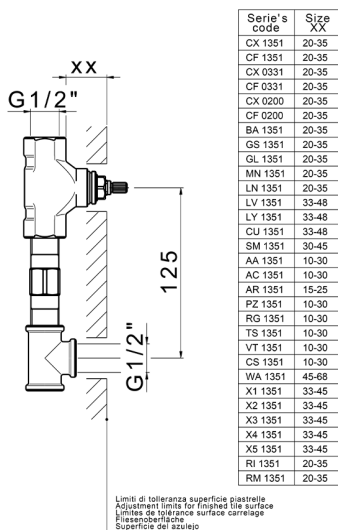

Concealed washbasin mixer CONCEALED_ZB033510

MODEL **ZB033510**

Concealed washbasin mixer, with two right headvalves

AVAILABLE FINISHINGS

04 04 Without finishing

CHARACTERISTICS

Installation **Concealed**

Concealed **1**

2026-05-02