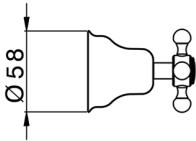

## Exposed part for concealed washbasin mixer VICTORIAN\_VT013510

MODEL **VT013510**

Exposed part for concealed washbasin mixer, without concealed part, for item ZB033510

## Concealed washbasin mixer CONCEALED\_ZB033510

MODEL **ZB033510**

Concealed washbasin mixer, with two right headvalves

AVAILABLE FINISHINGS

**04** 04 Without finishing

CHARACTERISTICS

Installation **Concealed**