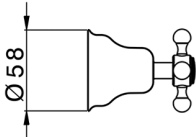

Exposed part for concealed washbasin mixer VICTORIAN_VT013510

MODEL **VT013510**

Exposed part for concealed washbasin mixer, without concealed part, for item ZB033510

AVAILABLE FINISHINGS

- **21** 21 Chrome
- **27** 27 Old Bronze
- **2A** 2A Satin Brushed Nickel
- **2G** 2G Antique Gold
- **2W** 2W Brushed Gold

CHARACTERISTICS

Installation **Concealed**
Required concealed parts **ZB033510**