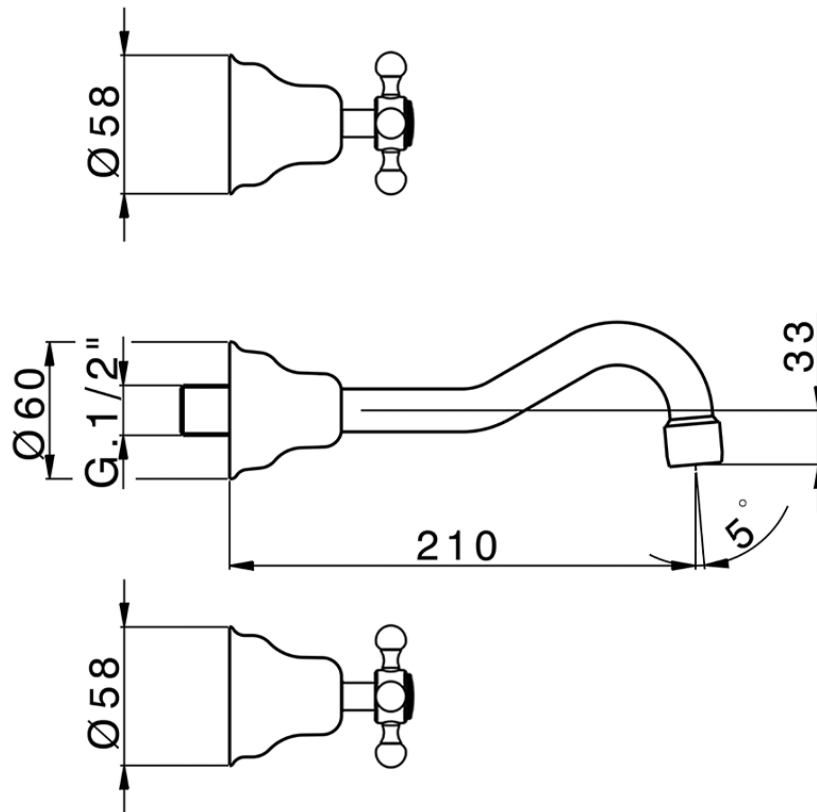

## Exposed part for concealed washbasin mixer VICTORIAN\_VT013510

VT013510

<https://en.huberitalia.com/exposed-part-for-concealed-washbasin-mixer-victorian-vt013510>

| Serie's code | Size XX |
|--------------|---------|
| CX 1351      | 20-35   |
| CF 1351      | 20-35   |
| CX 0331      | 20-35   |
| CF 0331      | 20-35   |
| CX 0200      | 20-35   |
| CF 0200      | 20-35   |
| BA 1351      | 20-35   |
| GS 1351      | 20-35   |
| GL 1351      | 20-35   |
| MN 1351      | 20-35   |
| LN 1351      | 20-35   |
| LV 1351      | 33-48   |
| LY 1351      | 33-48   |
| CU 1351      | 33-48   |
| SM 1351      | 30-45   |
| AA 1351      | 10-30   |
| AC 1351      | 10-30   |
| AR 1351      | 15-25   |
| PZ 1351      | 10-30   |
| RG 1351      | 10-30   |
| TS 1351      | 10-30   |
| VT 1351      | 10-30   |
| CS 1351      | 10-30   |
| WA 1351      | 45-68   |
| X1 1351      | 33-45   |
| X2 1351      | 33-45   |
| X3 1351      | 33-45   |
| X4 1351      | 33-45   |
| X5 1351      | 33-45   |
| RI 1351      | 20-35   |
| RM 1351      | 20-35   |

Limiti di tolleranza superficie piastrelle  
 Adjustment limits for finished tile surface  
 Limites de tolérance surface carrelage  
 Fliesenoberfläche  
 Superficie del azulejo

ZB033510

<https://en.huberitalia.com/concealed-washbasin-mixer-concealed-zb033510>