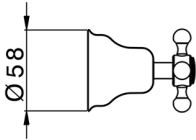

## Exposed part for concealed washbasin mixer VICTORIAN\_VT013510

MODEL **VT013510**

Exposed part for concealed washbasin mixer, without concealed part, for item ZB033510

## Concealed washbasin mixer CONCEALED\_ZB033510

MODEL **ZB033510**

Concealed washbasin mixer, with two right headvalves

AVAILABLE FINISHINGS

**04** 04 Without finishing

CHARACTERISTICS

Installation **Concealed**  
 Concealed **1**