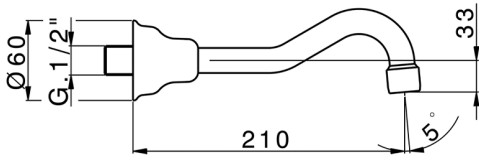

## Exposed part for concealed washbasin mixer VICTORIAN\_VT013510

MODEL **VT013510**

Exposed part for concealed washbasin mixer, without concealed part, for item ZB033510

## Concealed washbasin mixer CONCEALED\_ZB033510

MODEL **ZB033510**

Concealed washbasin mixer, with two right headvalves

AVAILABLE FINISHINGS

**04** 04 Without finishing

CHARACTERISTICS

Installation **Concealed**  
 Concealed **1**