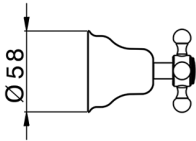

## Exposed part for concealed washbasin mixer VICTORIAN\_VT013510

MODEL **VT013510**

Exposed part for concealed washbasin mixer, without concealed part, for item ZB033510

## Concealed washbasin mixer CONCEALED\_ZB033510

MODEL **ZB033510**

Concealed washbasin mixer, with two right headvalves

AVAILABLE FINISHINGS

**04** 04 Without finishing

CHARACTERISTICS

Installation **Concealed**  
 Concealed **1**