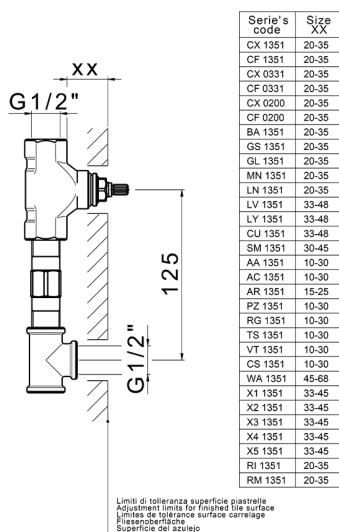

## Concealed washbasin mixer CONCEALED\_ZB033510

MODEL **ZB033510**

Concealed washbasin mixer, with two right headvalves

AVAILABLE FINISHINGS

**04** 04 Without finishing

CHARACTERISTICS

Installation **Concealed**  
 Concealed **1**