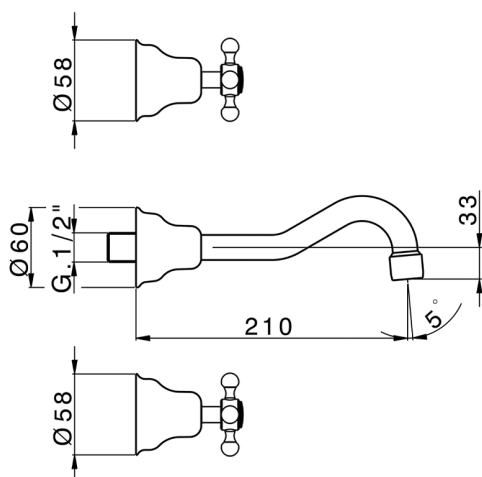

Exposed part for concealed washbasin mixer VICTORIAN_VT013510

MODEL **VT013510**

Exposed part for concealed washbasin mixer, without concealed part, for item ZB033510

AVAILABLE FINISHINGS

-  **21** 21 Chrome
-  **27** 27 Old Bronze
-  **2A** 2A Satin Brushed Nickel
-  **2G** 2G Antique Gold
-  **2W** 2W Brushed Gold

CHARACTERISTICS

Installation **Concealed**
 Required concealed parts **ZB033510**

Concealed washbasin mixer CONCEALED_ZB033510

MODEL **ZB033510**

Concealed washbasin mixer, with two right headvalves

AVAILABLE FINISHINGS