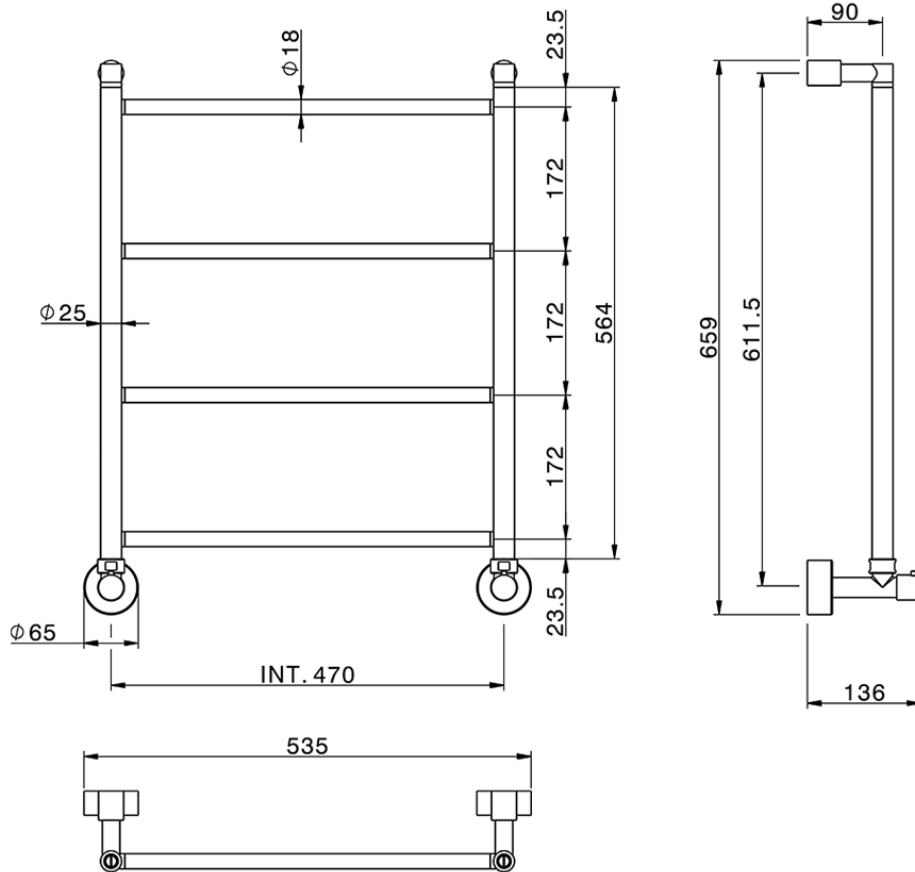

Fixed heated towel rail Ø18mm_BATHROOM ACCESSORIES_ZB004920

ZB004920

<https://en.huberitalia.com/fixed-heated-towel-rail-o18mm-bathroom-accessories-zb004920>

2026-06-06