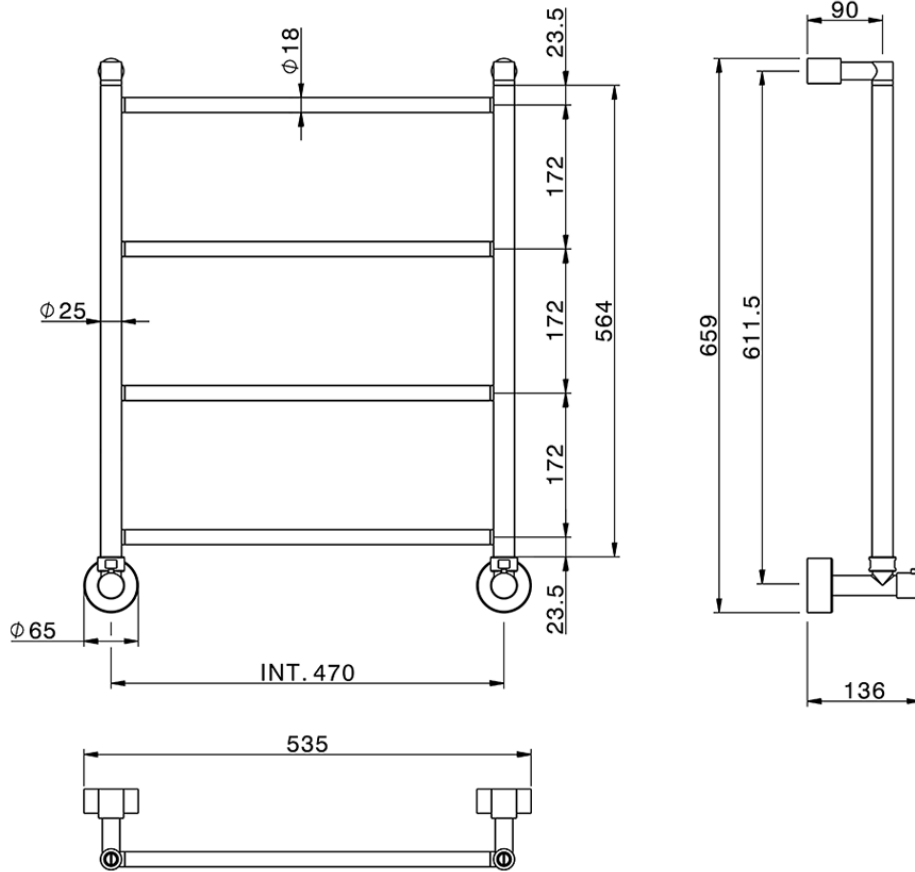

Fixed heated towel rail Ø18mm_BATHROOM ACCESSORIES_ZB004920

ZB004920

<https://en.huberitalia.com/fixed-heated-towel-rail-o18mm-bathroom-accessories-zb004920>

2026-04-08