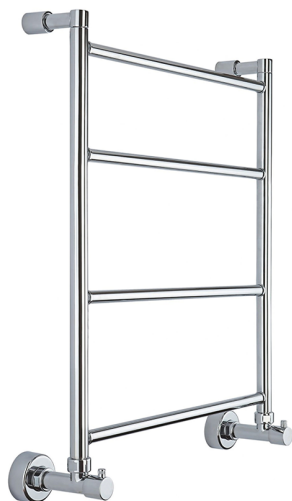

## Fixed heated towel rail Ø18mm\_BATHROOM ACCESSORIES\_ZB004920

MODEL **ZB004920**

Fixed heated towel rail Ø18mm, 1/2 M with eccentric union, Plumbing installation, Brass

AVAILABLE FINISHINGS

CHARACTERISTICS