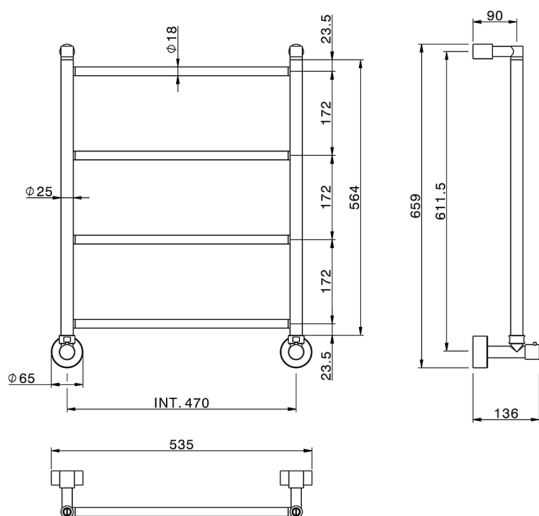

## Fixed heated towel rail Ø18mm\_BATHROOM ACCESSORIES\_ZB004920

MODEL **ZB004920**

Fixed heated towel rail Ø18mm, 1/2 M with eccentric union, Plumbing installation, Brass

AVAILABLE FINISHINGS

CHARACTERISTICS