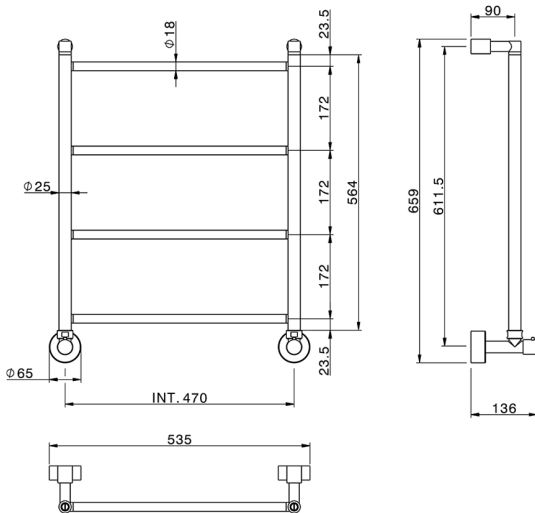

Fixed heated towel rail Ø18mm_BATHROOM ACCESSORIES_ZB004920

MODEL **ZB004920**

Fixed heated towel rail Ø18mm, 1/2 M with eccentric union, Plumbing installation, Brass

AVAILABLE FINISHINGS

21 21 Chrome

CHARACTERISTICS

2026-06-10