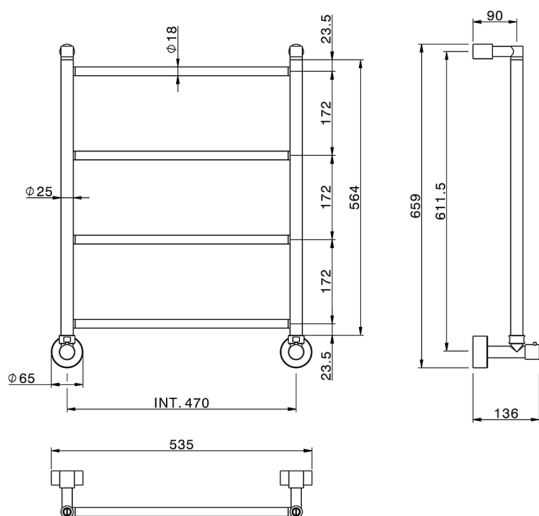

Fixed heated towel rail Ø18mm_BATHROOM ACCESSORIES_ZB004920

MODEL **ZB004920**

Fixed heated towel rail Ø18mm, 1/2 M with eccentric union, Plumbing installation, Brass

AVAILABLE FINISHINGS

CHARACTERISTICS

2026-06-06