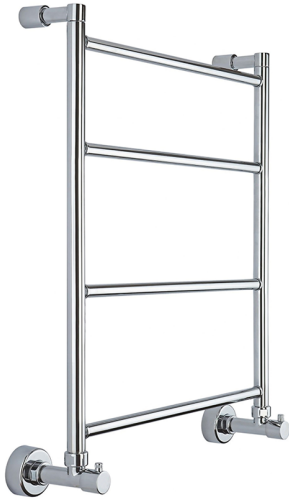

Fixed heated towel rail Ø18mm_BATHROOM ACCESSORIES_ZB004920

MODEL **ZB004920**

Fixed heated towel rail Ø18mm, 1/2 M with eccentric union, Plumbing installation, Brass

AVAILABLE FINISHINGS

21 21 Chrome

CHARACTERISTICS

2026-06-10