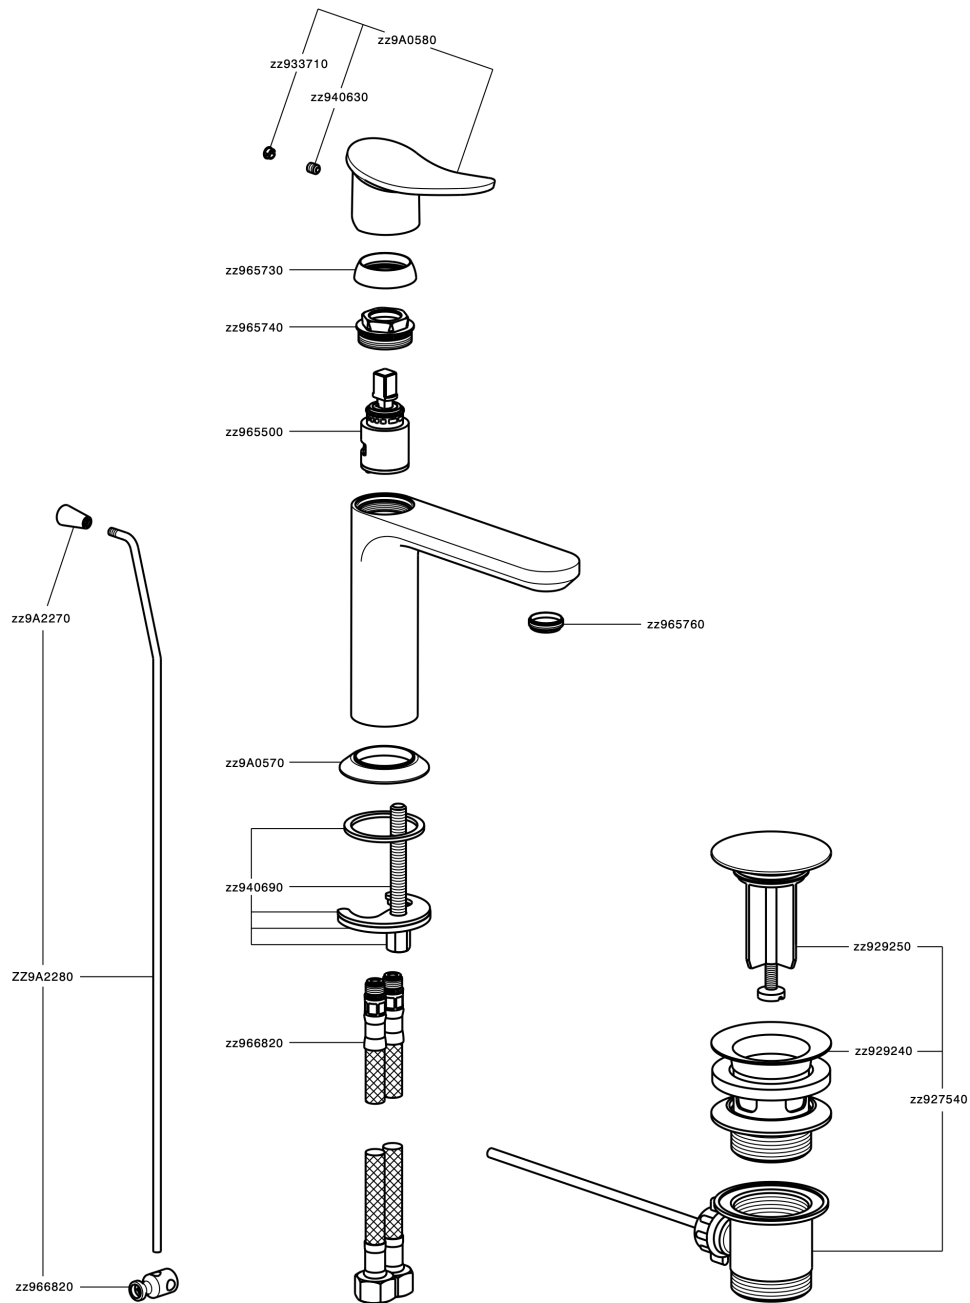

Single lever washbasin mixer HARLOCK_HC000514

MODEL **HC000514**

Single lever washbasin mixer, with 1"1/4 automatic pop up waste, G.3/8" stainless steel flexible hoses

AVAILABLE FINISHINGS

-  **21** 21 Chrome
-  **2P** 2P Rose Gold
-  **2Q** 2Q Black Titanium
-  **40** 40 Matt Black
-  **4Q** 4Q Matt White
-  **6T** 6T Chrome/Matt Black

CHARACTERISTICS

Cartridge Spare Parts **ZZ96550000**

25 mm Cartridge

Hygienic Spray

Shut-off Hand shower, for sanitary cleaning.

Single lever washbasin mixer HARLOCK_HC000514

HC000514

<https://en.huberitalia.com/single-lever-washbasin-mixer-harlock-hc000514>