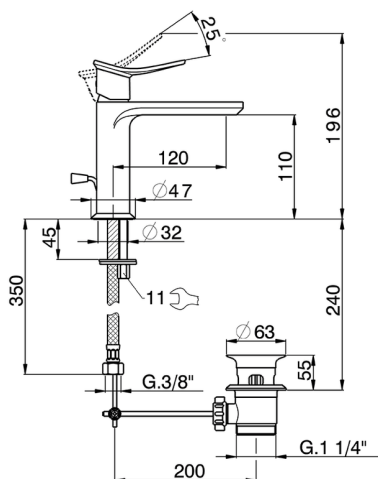

Single lever washbasin mixer HARLOCK_HC000514

MODEL **HC000514**

Single lever washbasin mixer, with 1"1/4 automatic pop up waste, G.3/8" stainless steel flexible hoses

AVAILABLE FINISHINGS

-  **21** 21 Chrome
-  **2P** 2P Rose Gold
-  **2Q** 2Q Black Titanium
-  **40** 40 Matt Black
-  **4Q** 4Q Matt White
-  **6T** 6T Chrome/Matt Black

CHARACTERISTICS

Cartridge Spare Parts **ZZ96550000**

25 mm Cartridge

Hygienic Spray

Shut-off Hand shower, for sanitary cleaning.

Single lever washbasin mixer HARLOCK_HC000514

HC000514

<https://en.huberitalia.com/single-lever-washbasin-mixer-harlock-hc000514>