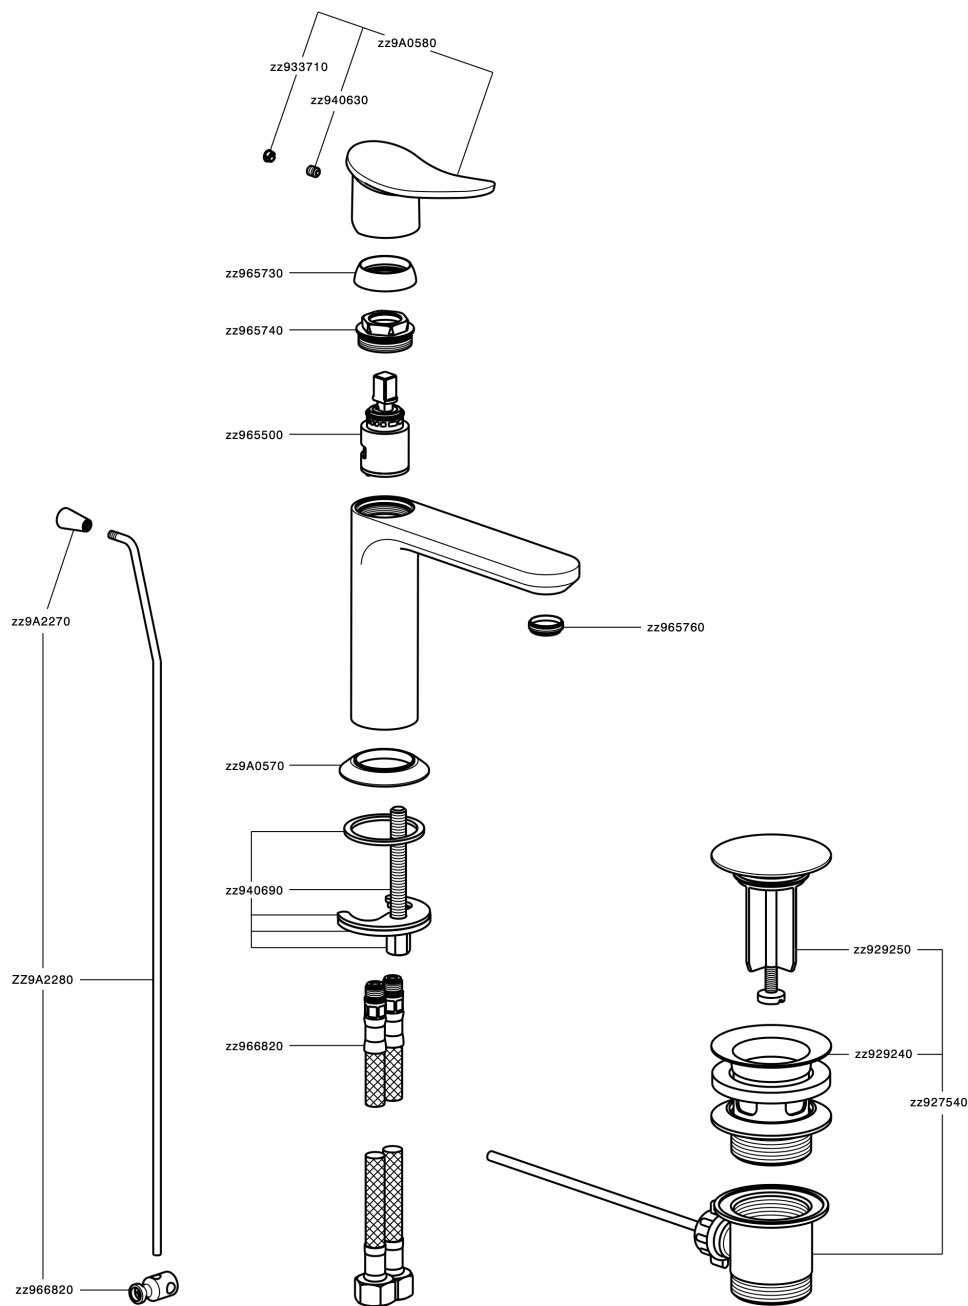

Single lever washbasin mixer HARLOCK_HC000514

MODEL **HC000514**

Single lever washbasin mixer, with 1"1/4 automatic pop up waste, G.3/8" stainless steel flexible hoses

AVAILABLE FINISHINGS

-  **21** 21 Chrome
-  **2P** 2P Rose Gold
-  **2Q** 2Q Black Titanium
-  **40** 40 Matt Black
-  **4Q** 4Q Matt White
-  **6T** 6T Chrome/Matt Black

CHARACTERISTICS

Cartridge Spare Parts **ZZ96550000**

25 mm Cartridge

Hygienic Spray

Shut-off Hand shower, for sanitary cleaning.

Single lever washbasin mixer HARLOCK_HC000514

HC000514

<https://en.huberitalia.com/single-lever-washbasin-mixer-harlock-hc000514>