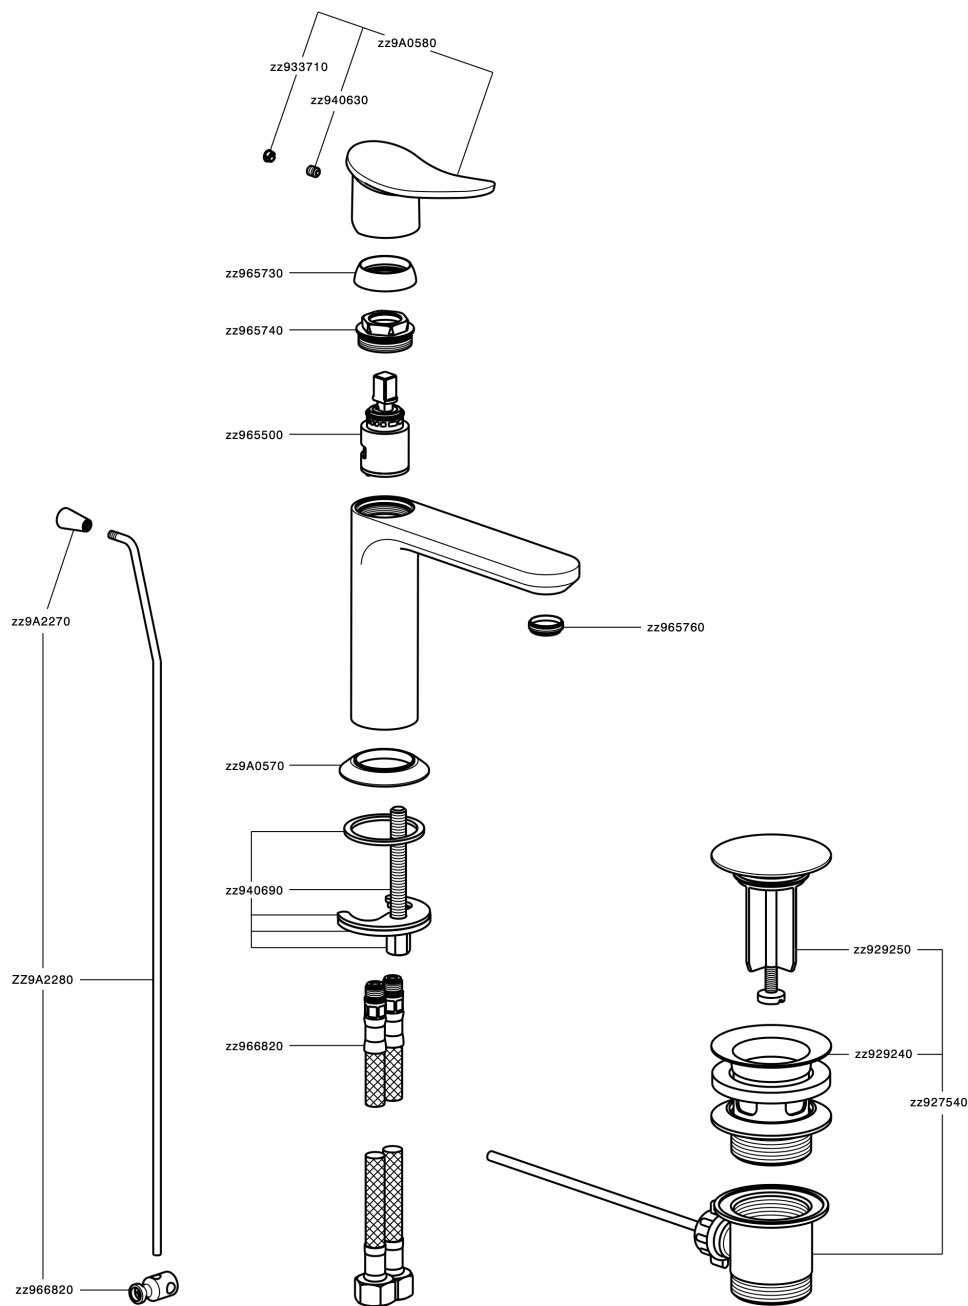

## Single lever washbasin mixer HARLOCK\_HC000514

MODEL **HC000514**

Single lever washbasin mixer, with 1"1/4 automatic pop up waste, G.3/8" stainless steel flexible hoses

### CHARACTERISTICS

Cartridge Spare Parts **ZZ96550000**

**25 mm Cartridge**

### Hygienic Spray

Shut-off Hand shower, for sanitary cleaning.

## Single lever washbasin mixer HARLOCK\_HC000514

HC000514

<https://en.huberitalia.com/single-lever-washbasin-mixer-harlock-hc000514>

2024-12-22