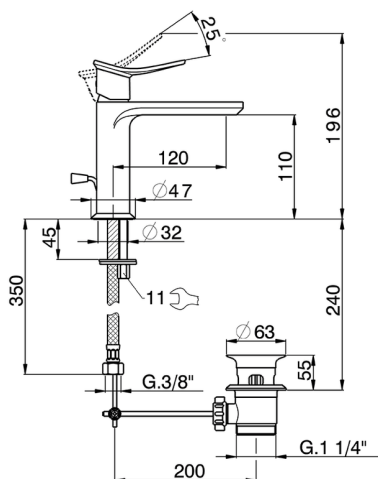

## Single lever washbasin mixer HARLOCK\_HC000514

MODEL **HC000514**

Single lever washbasin mixer, with 1"1/4 automatic pop up waste, G.3/8" stainless steel flexible hoses

### CHARACTERISTICS

Cartridge Spare Parts **ZZ96550000**

**25 mm Cartridge**

## Single lever washbasin mixer HARLOCK\_HC000514

HC000514

<https://en.huberitalia.com/single-lever-washbasin-mixer-harlock-hc000514>

2024-12-22