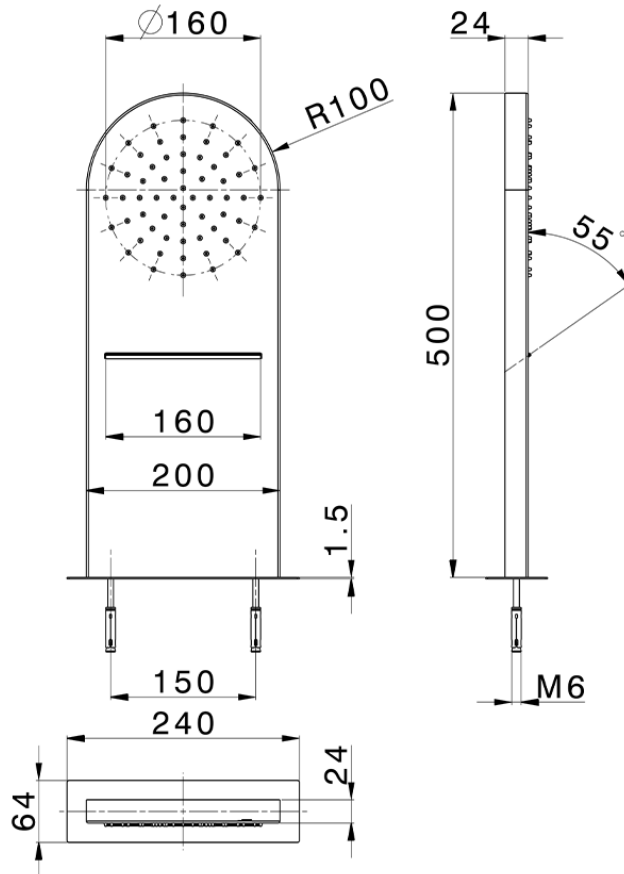

Wall-mounted rectangular round showerhead ZEN\_ZS122030

ZS122030

<https://en.huberitalia.com/wall-mounted-rectangular-round-showerhead-zen-zs122030>

2026-04-10