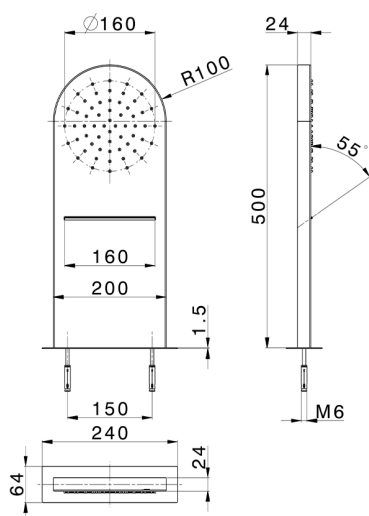

Wall-mounted rectangular round showerhead ZEN_ZS122030

MODEL **ZS122030**

Wall-mounted rectangular round showerhead, rain, waterfall functions, Stainless Steel AISI 304

AVAILABLE FINISHINGS

- **D1** D1 Brushed Inox
- **40** 40 Matt Black
- **4Q** 4Q Matt White
- **D2** D2 Polished Inox

CHARACTERISTICS

2026-04-06