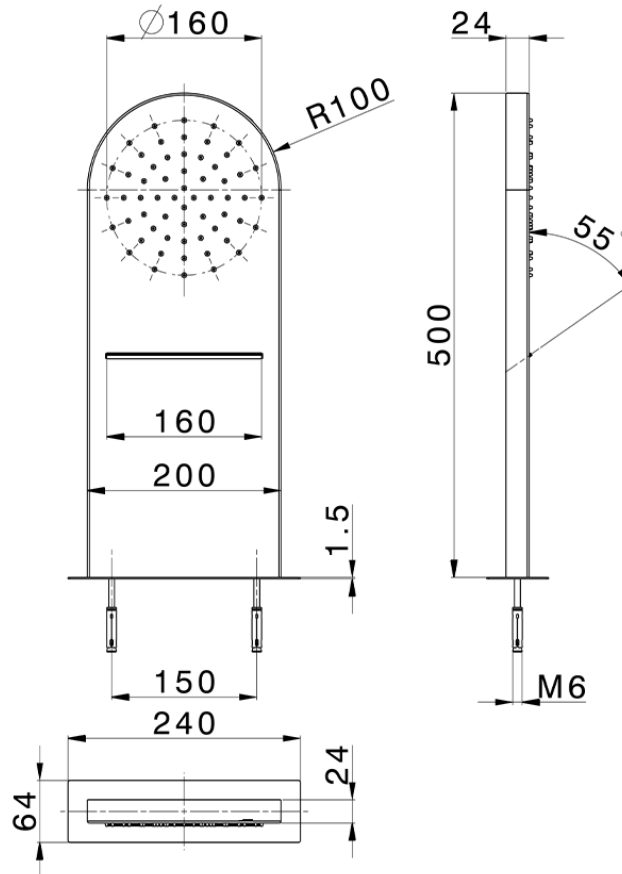

Wall-mounted rectangular round showerhead ZEN_ZS122030

ZS122030

<https://en.huberitalia.com/wall-mounted-rectangular-round-showerhead-zen-zs122030>

2026-06-13