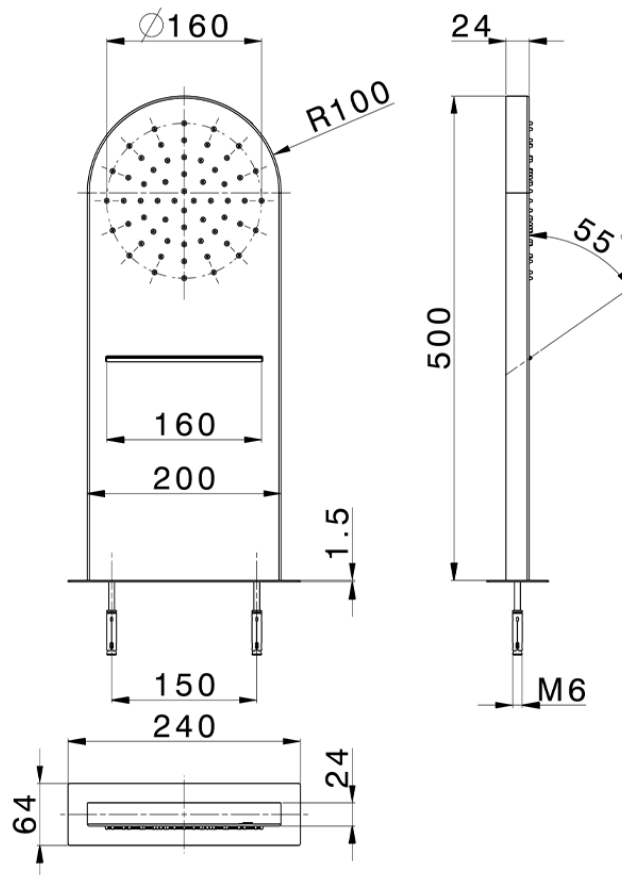

Wall-mounted rectangular round showerhead ZEN_ZS122030

ZS122030

<https://en.huberitalia.com/wall-mounted-rectangular-round-showerhead-zen-zs122030>

2026-05-15