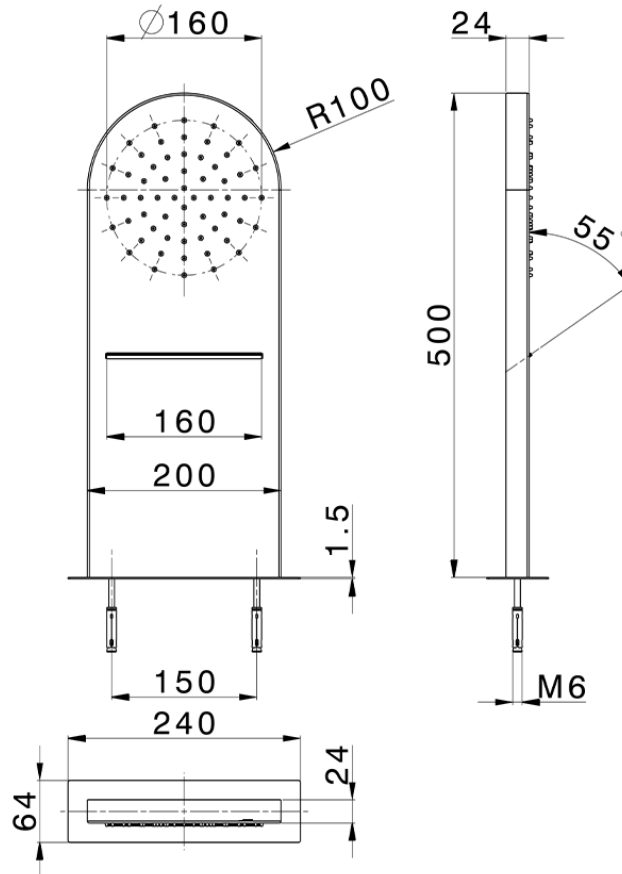

Wall-mounted rectangular round showerhead ZEN_ZS122030

ZS122030

<https://en.huberitalia.com/wall-mounted-rectangular-round-showerhead-zen-zs122030>

2026-04-06