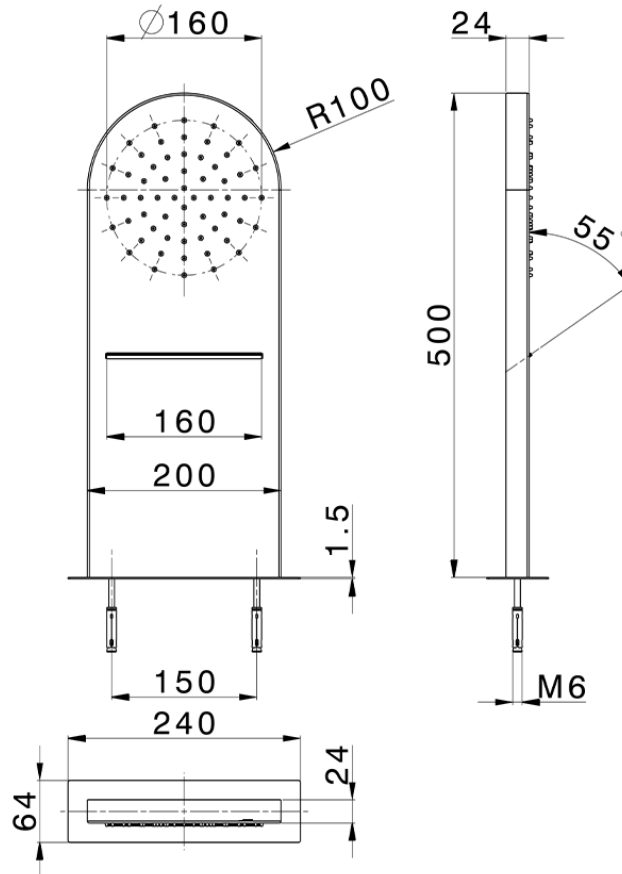

Wall-mounted rectangular round showerhead ZEN_ZS122030

ZS122030

<https://en.huberitalia.com/wall-mounted-rectangular-round-showerhead-zen-zs122030>

2026-04-07