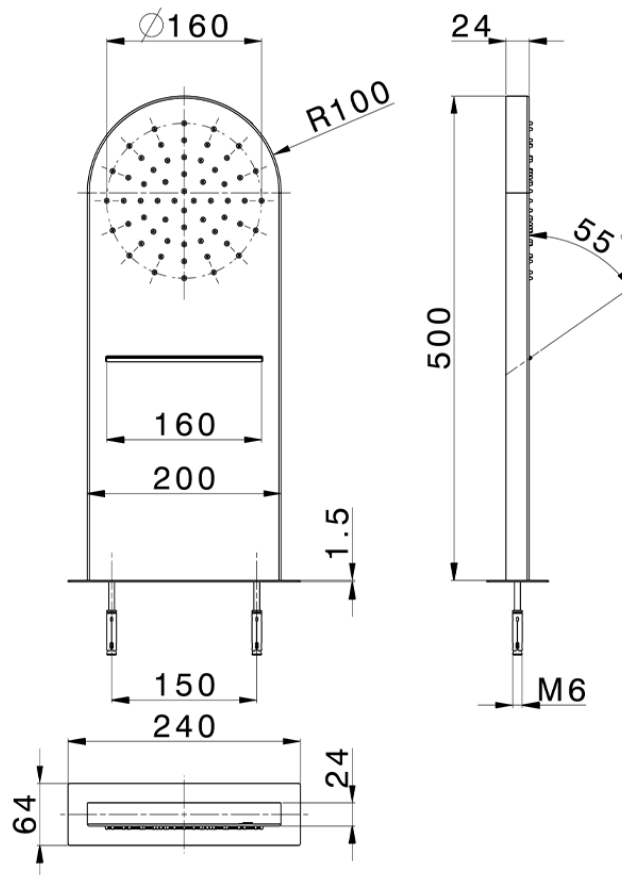

Wall-mounted rectangular round showerhead ZEN_ZS122030

ZS122030

<https://en.huberitalia.com/wall-mounted-rectangular-round-showerhead-zen-zs122030>

2026-06-06