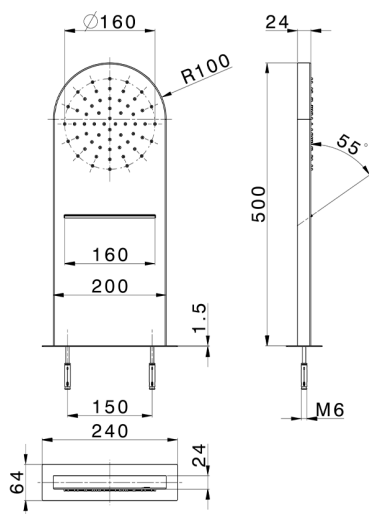

Wall-mounted rectangular round showerhead ZEN_ZS122030

MODEL **ZS122030**

Wall-mounted rectangular round showerhead, rain, waterfall functions, Stainless Steel AISI 304

AVAILABLE FINISHINGS

- **D1** D1 Brushed Inox
- **40** 40 Matt Black
- **4Q** 4Q Matt White
- **D2** D2 Polished Inox

CHARACTERISTICS

2026-04-07