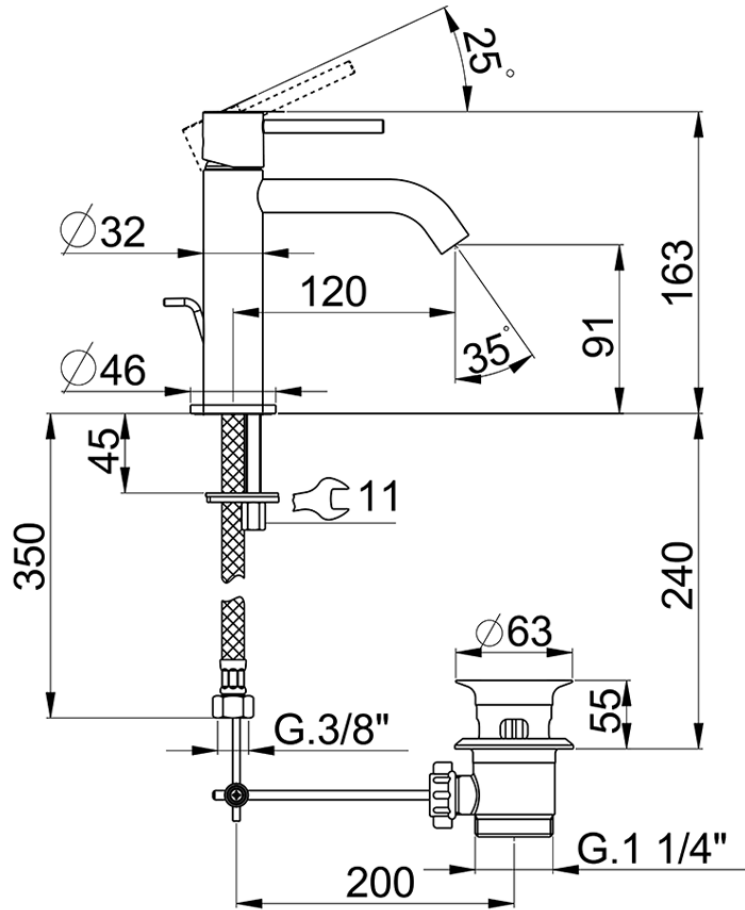

## Single lever 'large' washbasin mixer M32\_MT000494

MT000494

<https://en.huberitalia.com/single-lever-large-washbasin-mixer-m32-mt000494>

2024-12-22