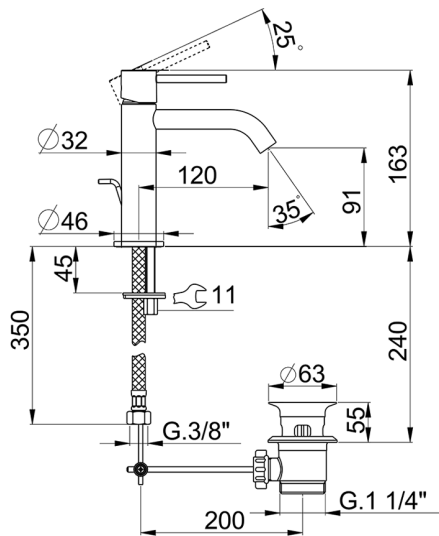

Single lever 'large' washbasin mixer M32_MT000494

MODEL **MT000494**

Single lever 'large' washbasin mixer, with 1"1/4 automatic pop up waste, G.3/8" stainless steel flexible hoses

AVAILABLE FINISHINGS

-  **21** 21 Chrome
-  **26** 26 Old Copper
-  **2F** 2F Brushed Nickel
-  **2W** 2W Brushed Gold
-  **40** 40 Matt Black
-  **4Q** 4Q Matt White

CHARACTERISTICS

Cartridge Spare Parts **ZZ96550000**

25 mm Cartridge

Single lever 'large' washbasin mixer M32_MT000494

MT000494

<https://en.huberitalia.com/single-lever-large-washbasin-mixer-m32-mt000494>

2024-12-31