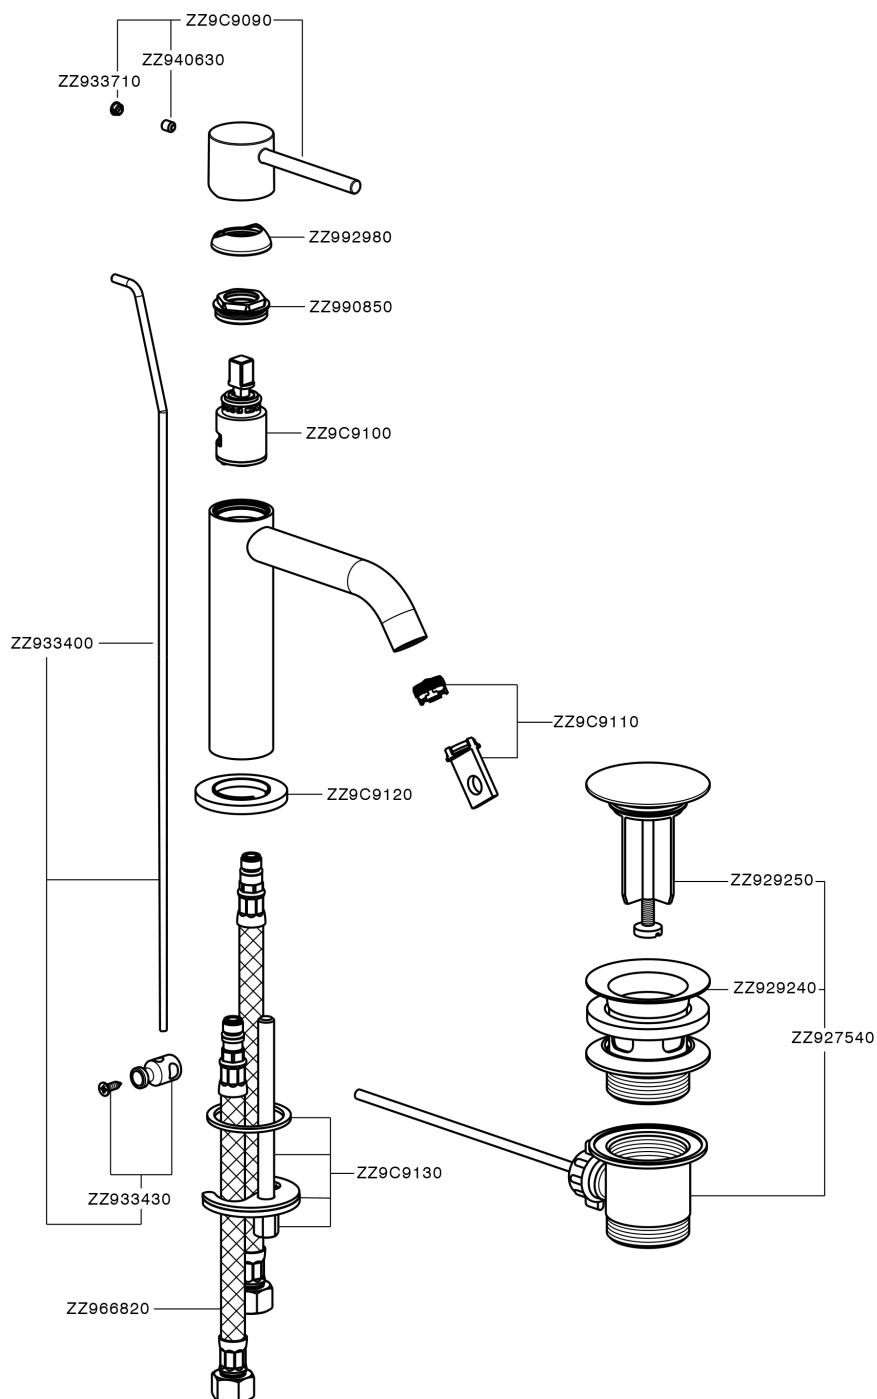

Single lever 'large' washbasin mixer M32_MT000494

MODEL **MT000494**

Single lever 'large' washbasin mixer, with 1"1/4 automatic pop up waste, G.3/8" stainless steel flexible hoses

AVAILABLE FINISHINGS

-  **21** 21 Chrome
-  **26** 26 Old Copper
-  **2F** 2F Brushed Nickel
-  **2W** 2W Brushed Gold
-  **40** 40 Matt Black
-  **4Q** 4Q Matt White

CHARACTERISTICS

Cartridge Spare Parts **ZZ96550000**

25 mm Cartridge

Single lever 'large' washbasin mixer M32_MT000494

MT000494

<https://en.huberitalia.com/single-lever-large-washbasin-mixer-m32-mt000494>

2024-12-31