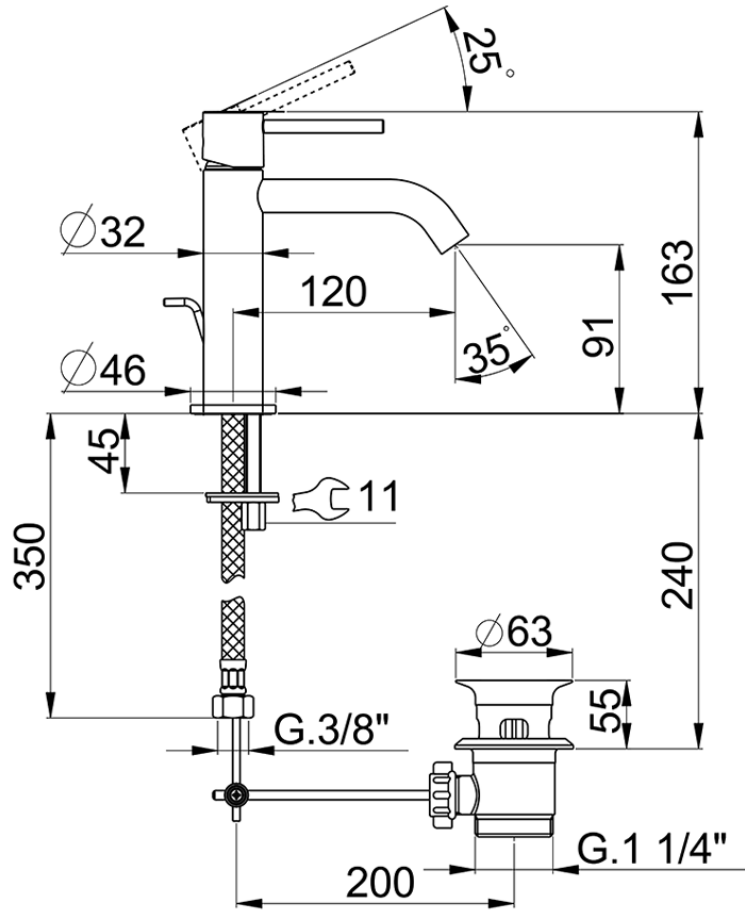

Single lever 'large' washbasin mixer M32_MT000494

MT000494

<https://en.huberitalia.com/single-lever-large-washbasin-mixer-m32-mt000494>

2024-12-22