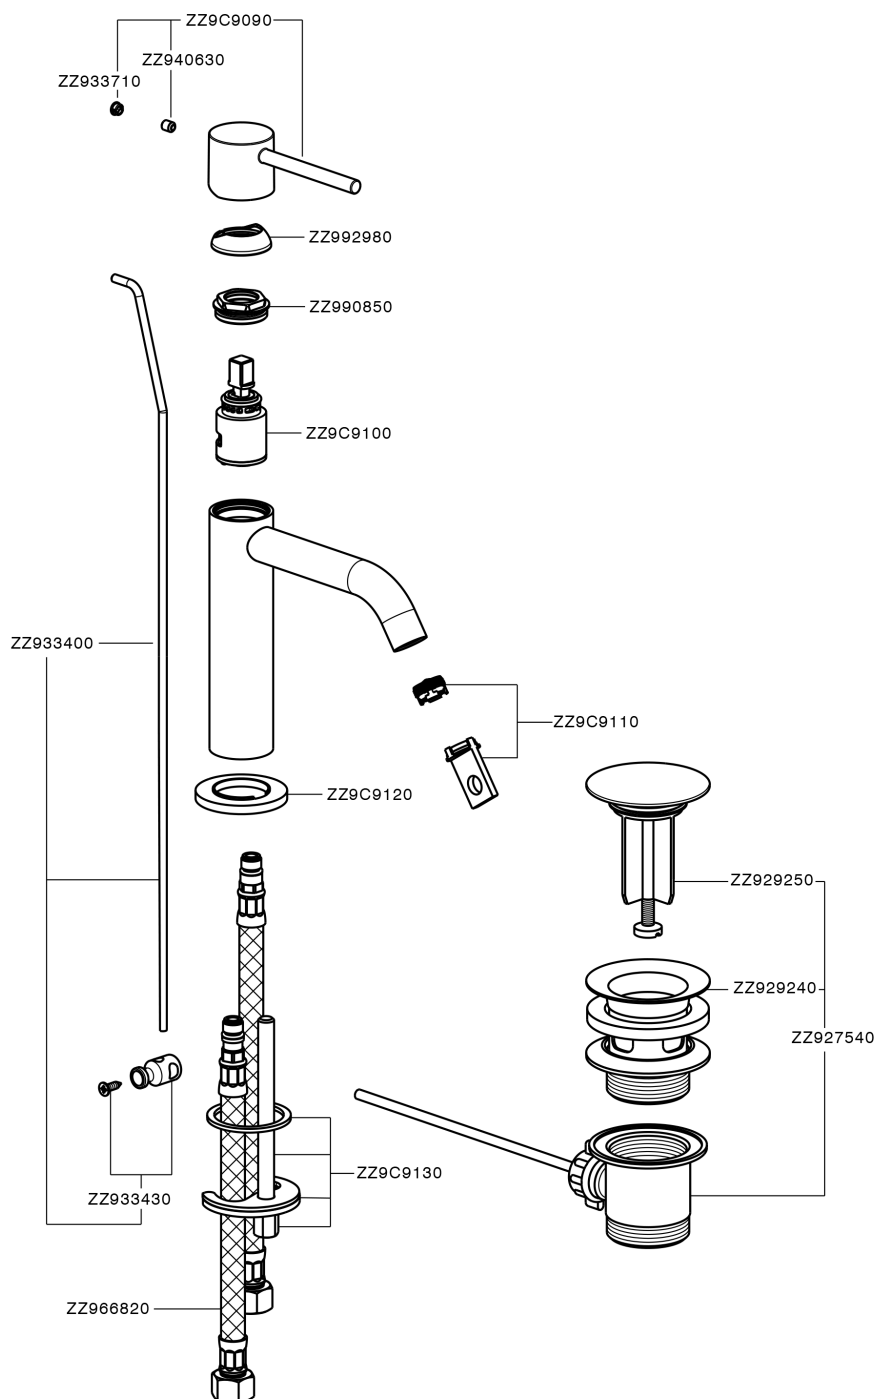

## Single lever 'large' washbasin mixer M32\_MT000494

MT000494

<https://en.huberitalia.com/single-lever-large-washbasin-mixer-m32-mt000494>

2024-12-22