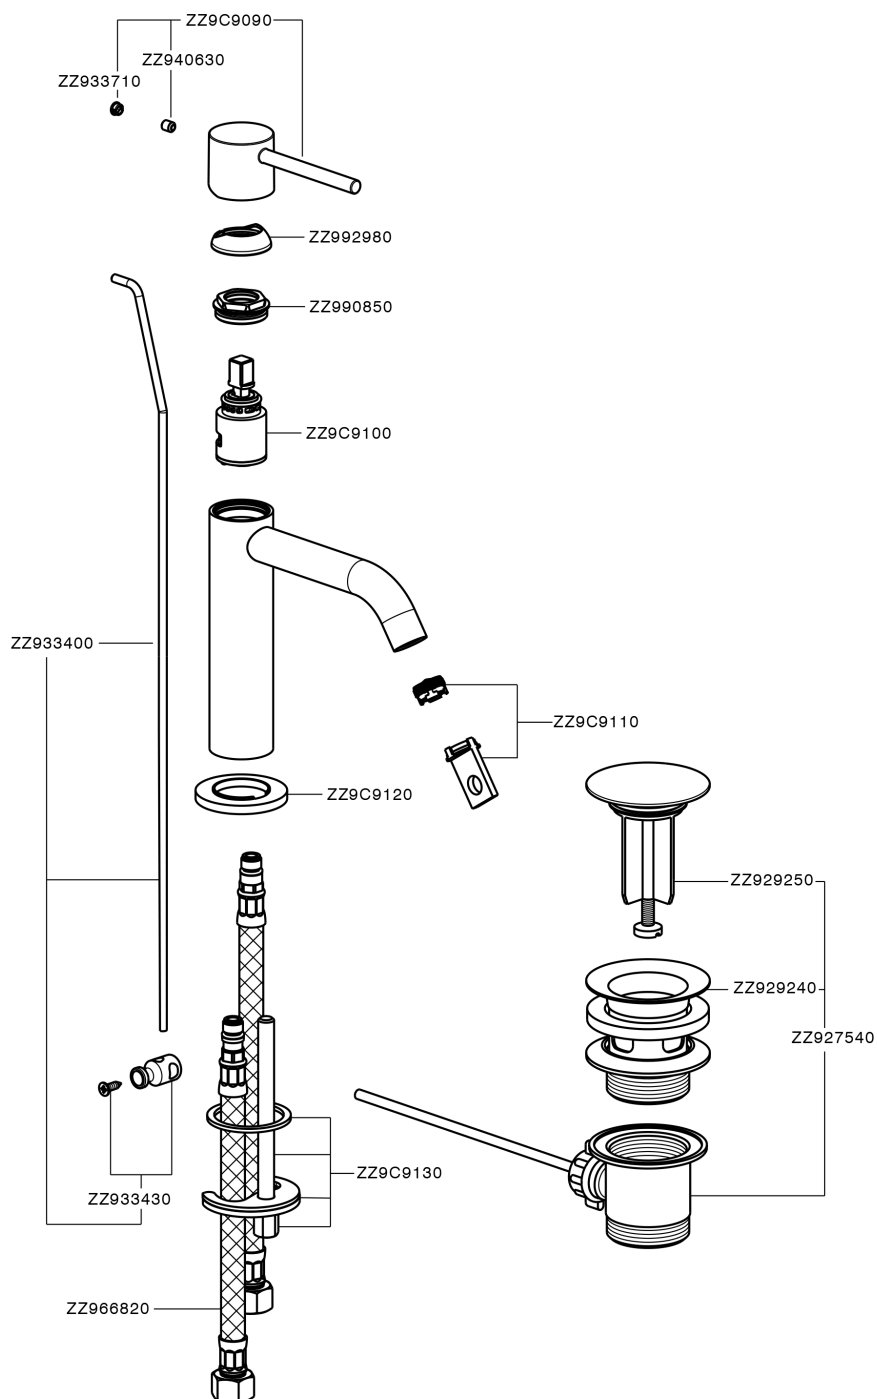

## Single lever 'large' washbasin mixer M32\_MT000494

MODEL **MT000494**

Single lever 'large' washbasin mixer, with 1"1/4 automatic pop up waste, G.3/8" stainless steel flexible hoses

### CHARACTERISTICS

Cartridge Spare Parts **ZZ96550000**

**25 mm Cartridge**

## Single lever 'large' washbasin mixer M32\_MT000494

MT000494

<https://en.huberitalia.com/single-lever-large-washbasin-mixer-m32-mt000494>

2024-12-22