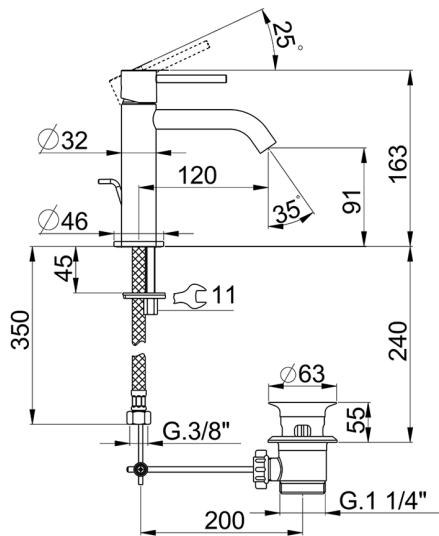

## Single lever 'large' washbasin mixer M32\_MT000494

MODEL **MT000494**

Single lever 'large' washbasin mixer, with 1"1/4 automatic pop up waste, G.3/8" stainless steel flexible hoses

### CHARACTERISTICS

Cartridge Spare Parts **ZZ96550000**

**25 mm Cartridge**

## Single lever 'large' washbasin mixer M32\_MT000494

MT000494

<https://en.huberitalia.com/single-lever-large-washbasin-mixer-m32-mt000494>

2024-12-22