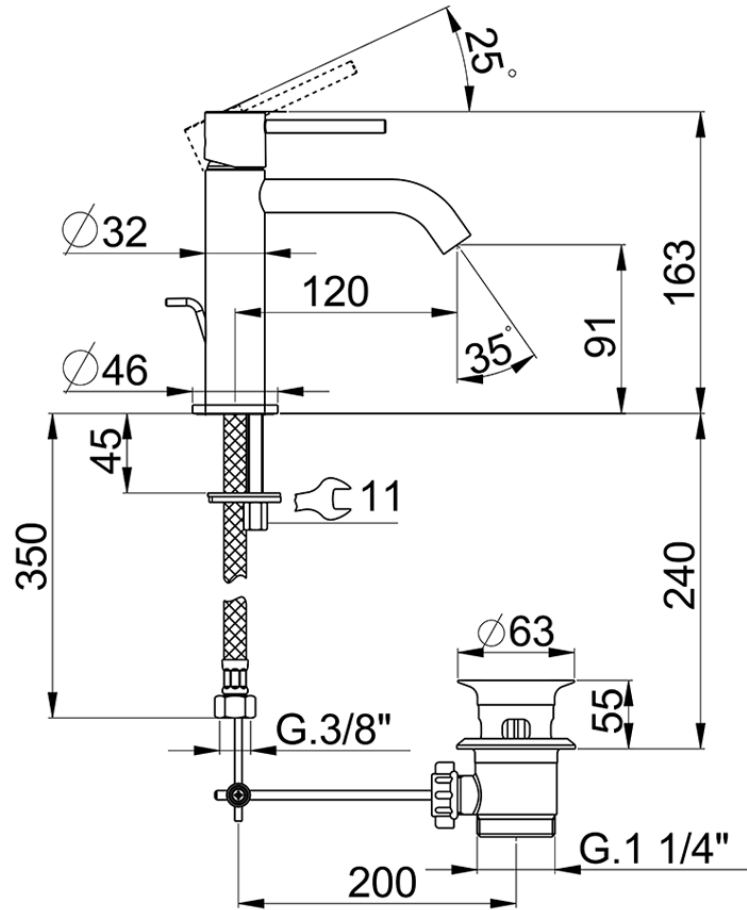

Single lever 'large' washbasin mixer M32_MT000494

MT000494

<https://en.huberitalia.com/single-lever-large-washbasin-mixer-m32-mt000494>

2024-12-22