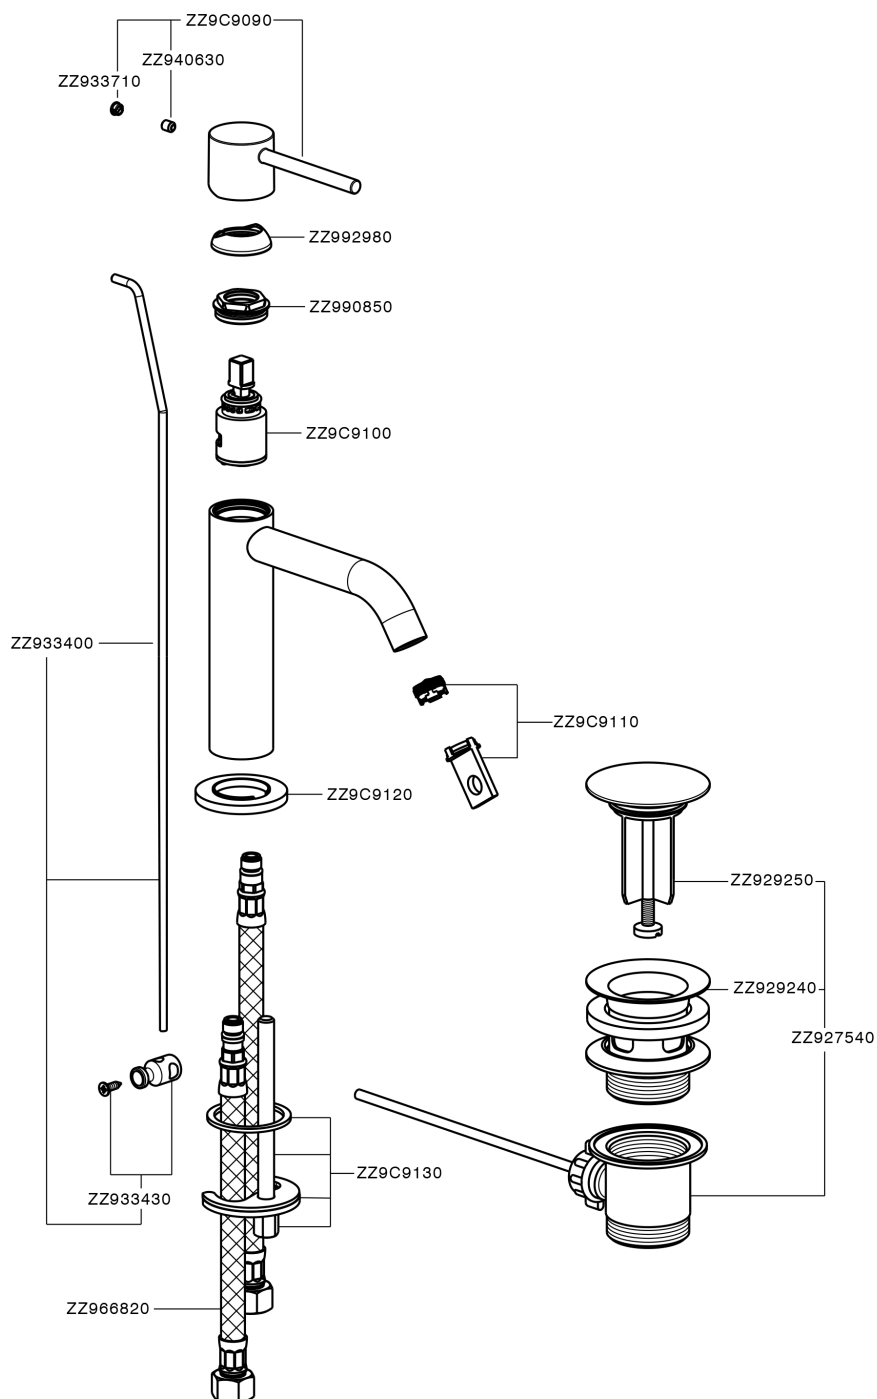

Single lever 'large' washbasin mixer M32_MT000494

MT000494

<https://en.huberitalia.com/single-lever-large-washbasin-mixer-m32-mt000494>

2024-12-22