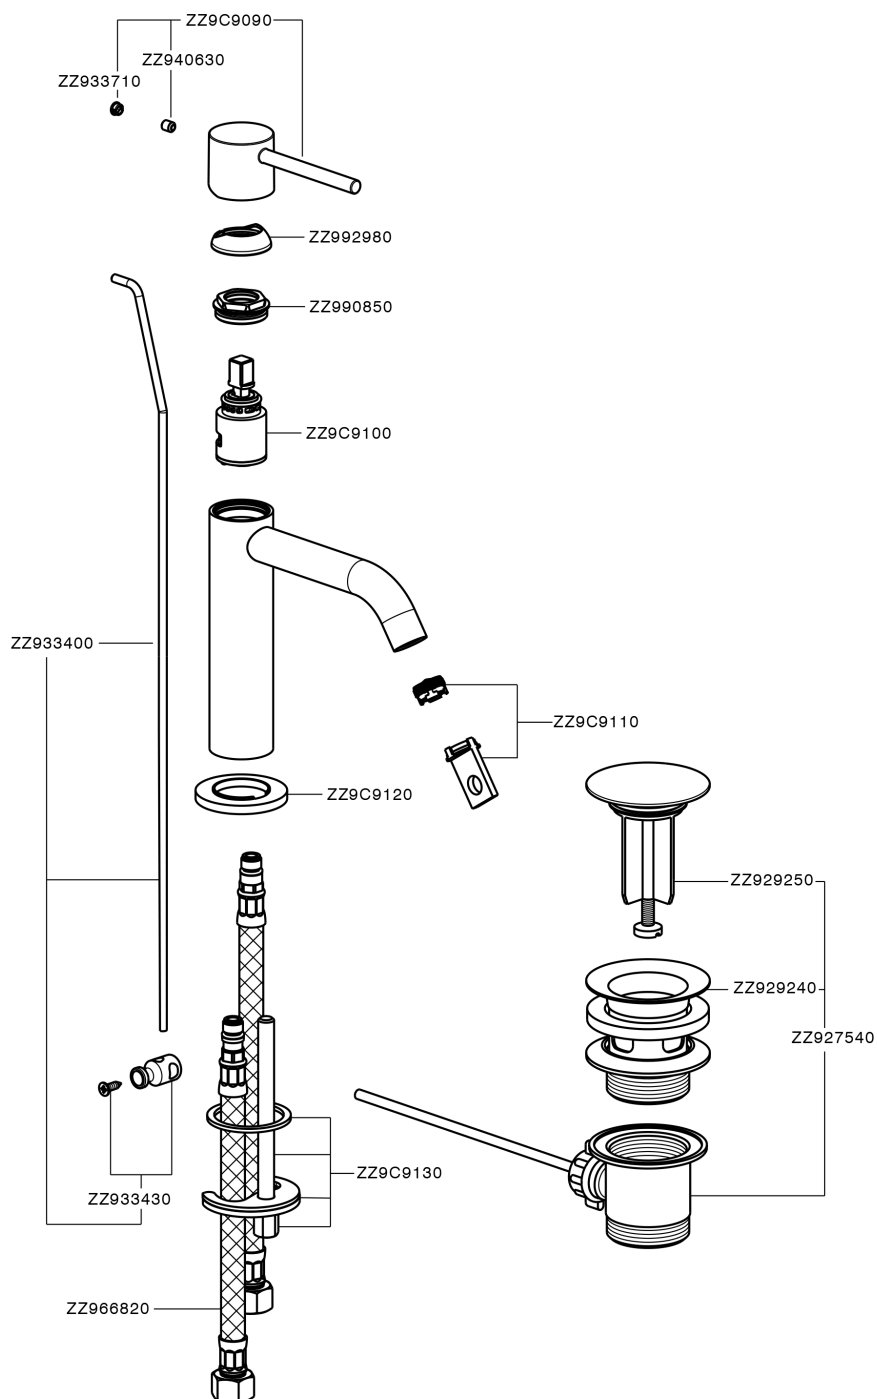

Single lever 'large' washbasin mixer M32_MT000494

MODEL **MT000494**

Single lever 'large' washbasin mixer, with 1"1/4 automatic pop up waste, G.3/8" stainless steel flexible hoses

AVAILABLE FINISHINGS

-  **21** 21 Chrome
-  **26** 26 Old Copper
-  **2F** 2F Brushed Nickel
-  **2W** 2W Brushed Gold
-  **40** 40 Matt Black
-  **4Q** 4Q Matt White

CHARACTERISTICS

Cartridge Spare Parts **ZZ96550000**

25 mm Cartridge

Single lever 'large' washbasin mixer M32_MT000494

MT000494

<https://en.huberitalia.com/single-lever-large-washbasin-mixer-m32-mt000494>

2024-12-22