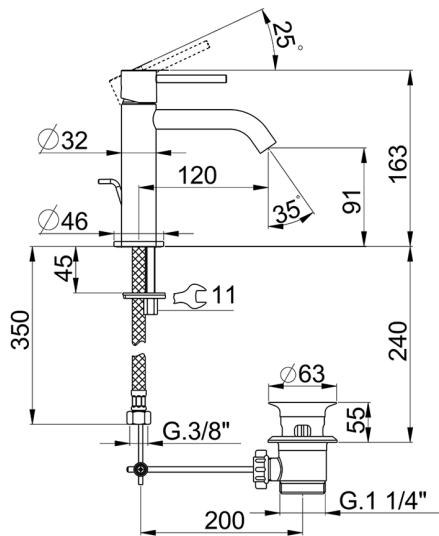

Single lever 'large' washbasin mixer M32_MT000494

MODEL **MT000494**

Single lever 'large' washbasin mixer, with 1"1/4 automatic pop up waste, G.3/8" stainless steel flexible hoses

AVAILABLE FINISHINGS

-  **21** 21 Chrome
-  **26** 26 Old Copper
-  **2F** 2F Brushed Nickel
-  **2W** 2W Brushed Gold
-  **40** 40 Matt Black
-  **4Q** 4Q Matt White

CHARACTERISTICS

Cartridge Spare Parts **ZZ96550000**

25 mm Cartridge

Single lever 'large' washbasin mixer M32_MT000494

MT000494

<https://en.huberitalia.com/single-lever-large-washbasin-mixer-m32-mt000494>

2024-12-22