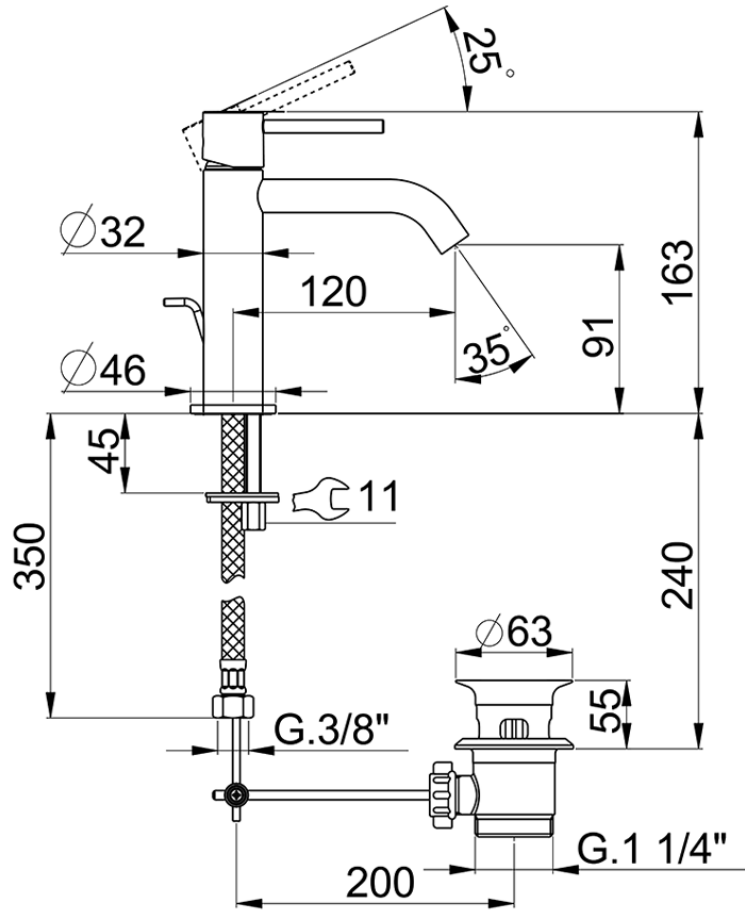

Single lever 'large' washbasin mixer M32_MT000494

MT000494

<https://en.huberitalia.com/single-lever-large-washbasin-mixer-m32-mt000494>

2024-12-04