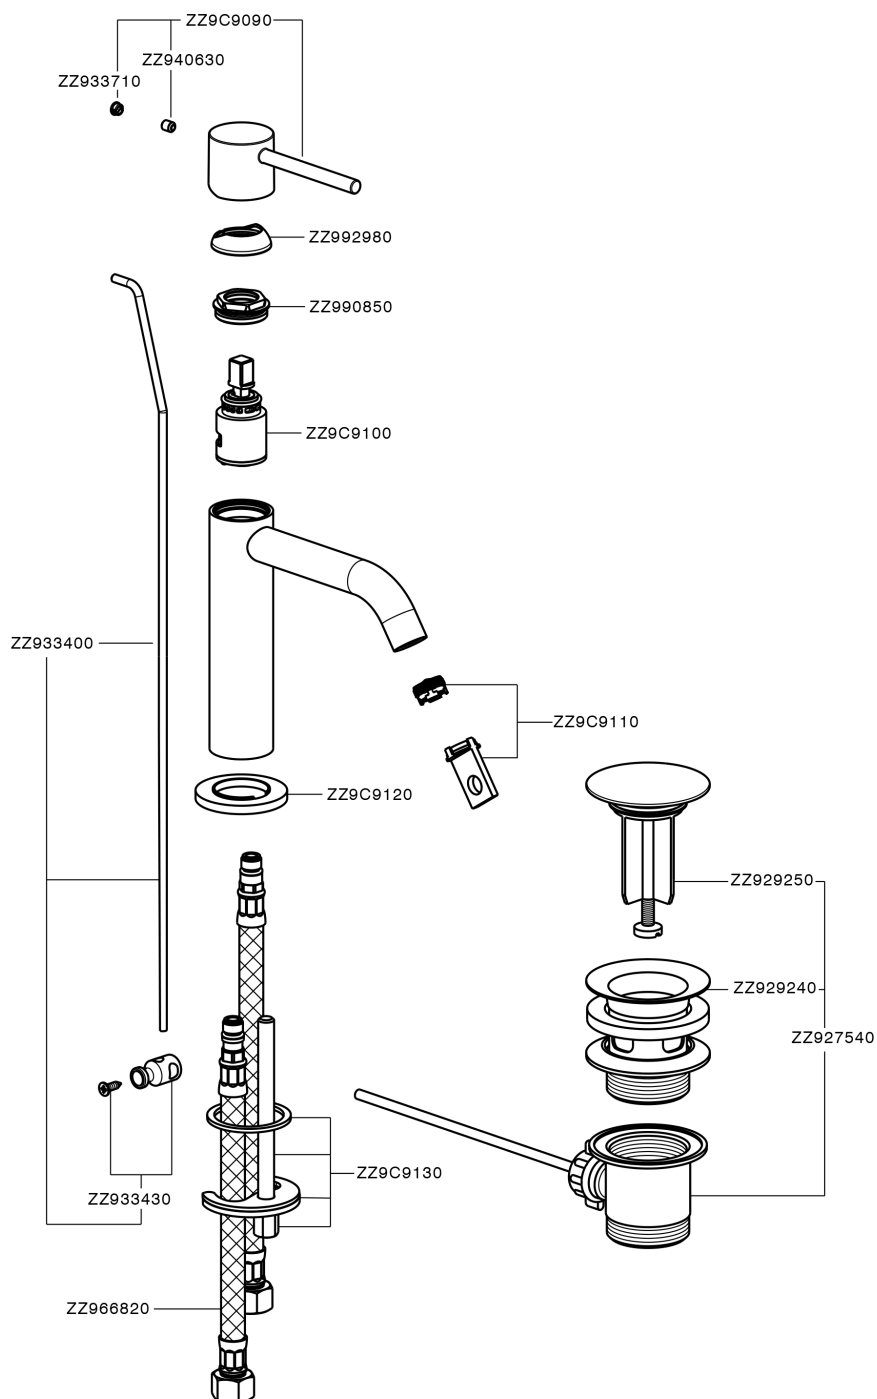

Single lever 'large' washbasin mixer M32_MT000494

MT000494

<https://en.huberitalia.com/single-lever-large-washbasin-mixer-m32-mt000494>

2024-12-04