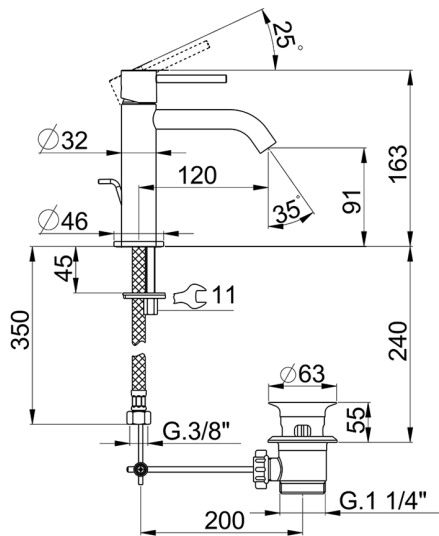

## Single lever 'large' washbasin mixer M32\_MT000494

MODEL **MT000494**

Single lever 'large' washbasin mixer, with 1"1/4 automatic pop up waste, G.3/8" stainless steel flexible hoses

### CHARACTERISTICS

Cartridge Spare Parts **ZZ96550000**

**25 mm Cartridge**

## Single lever 'large' washbasin mixer M32\_MT000494

MT000494

<https://en.huberitalia.com/single-lever-large-washbasin-mixer-m32-mt000494>

2024-12-04