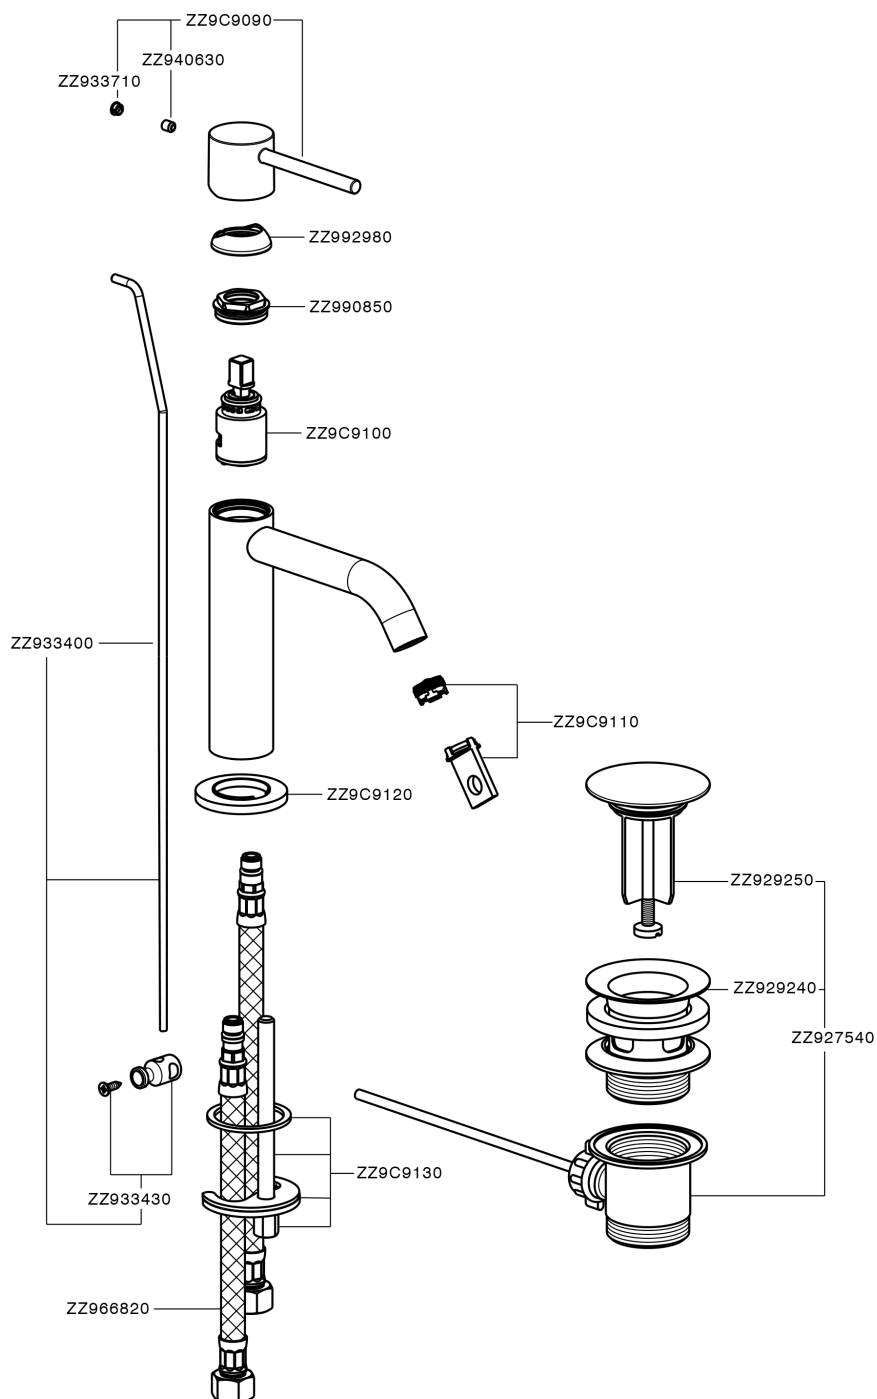

## Single lever 'large' washbasin mixer M32\_MT000494

MODEL **MT000494**

Single lever 'large' washbasin mixer, with 1"1/4 automatic pop up waste, G.3/8" stainless steel flexible hoses

### CHARACTERISTICS

Cartridge Spare Parts **ZZ96550000**

**25 mm Cartridge**

## Single lever 'large' washbasin mixer M32\_MT000494

MT000494

<https://en.huberitalia.com/single-lever-large-washbasin-mixer-m32-mt000494>

2024-12-04