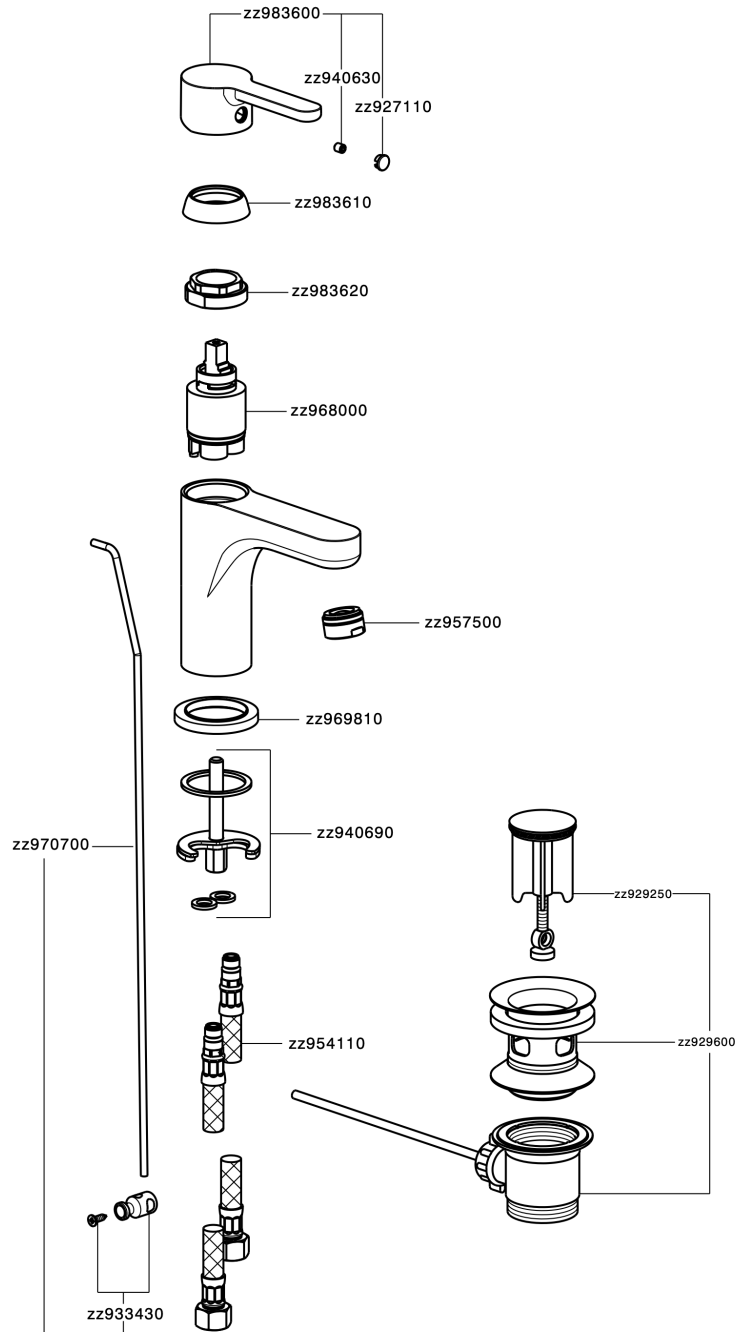

## Single lever washbasin mixer " large " EnergySave H2\_H2000495

H2000495

<https://en.huberitalia.com/single-lever-washbasin-mixer-large-energysave-h2-h2000495>

2024-12-19