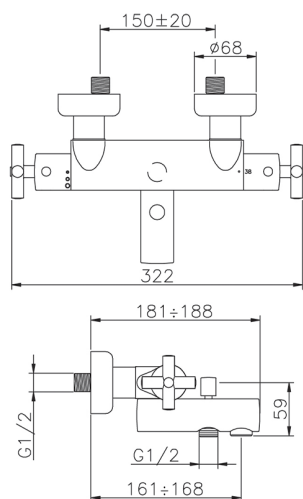

## Thermostatic bath mixer SUITE\_SUT27010

MODEL **SUT27010**

Thermostatic bath mixer, without shower set, 1/2" M flexible connection

### CHARACTERISTICS

Cartridge Spare Parts **24.04A.PP**  
**8x20 Plus P Thermostatic Valve**