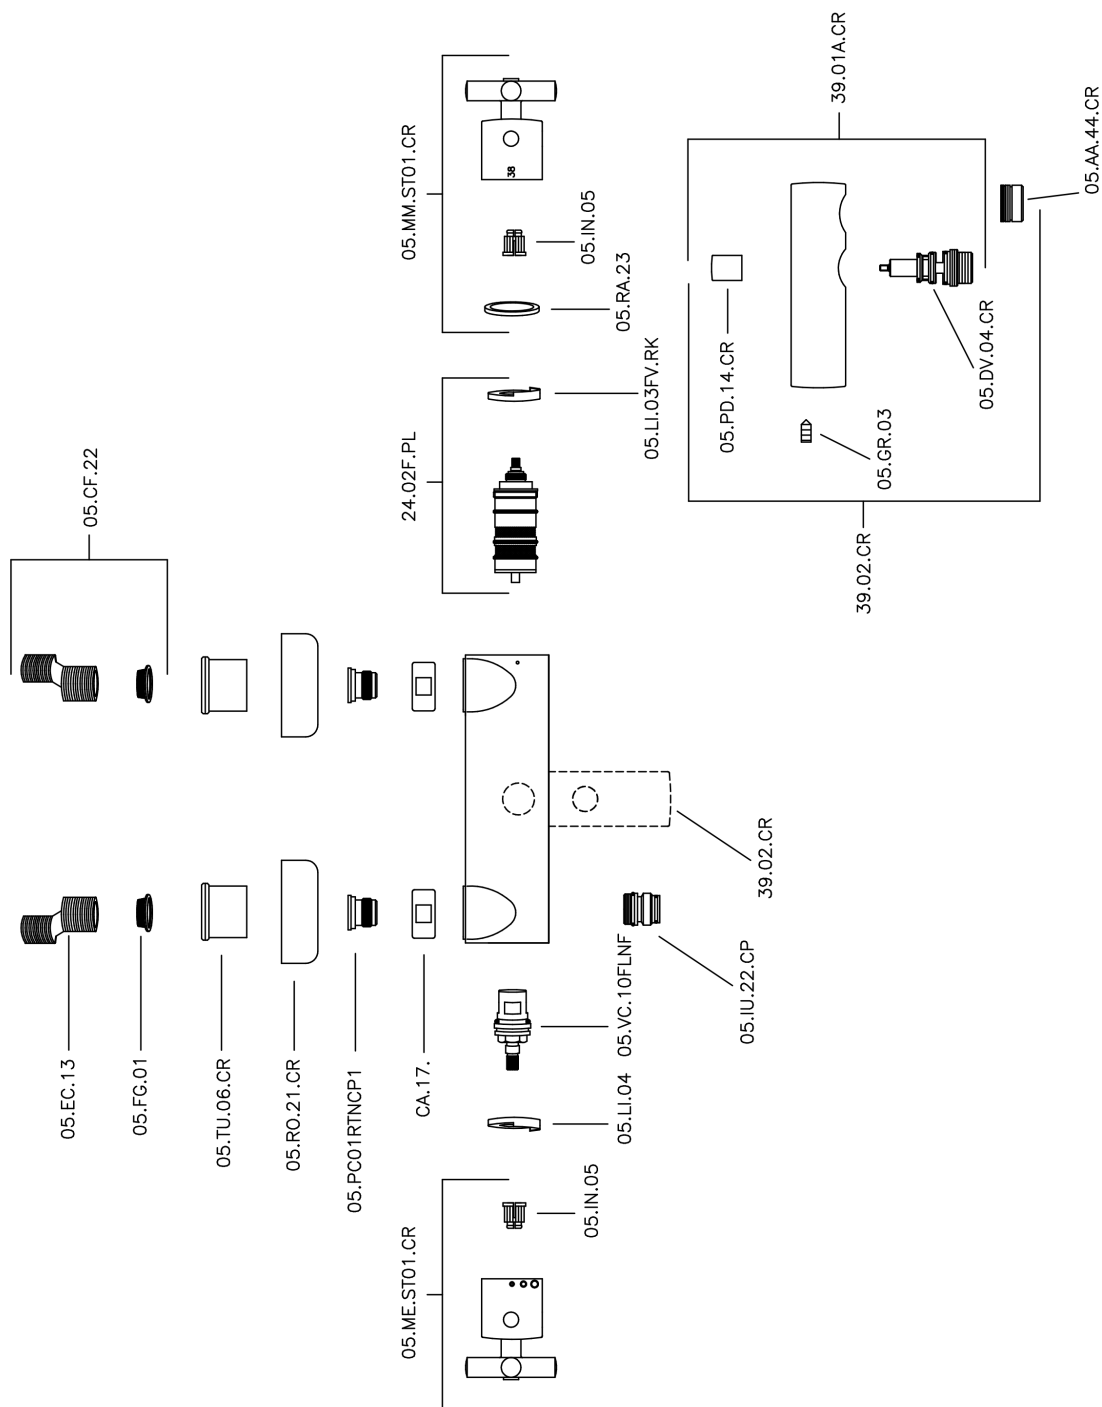

## Thermostatic bath mixer SUITE\_SUT27010

MODEL **SUT27010**

Thermostatic bath mixer, without shower set, 1/2" M flexible connection

### CHARACTERISTICS

Cartridge Spare Parts **24.04A.PP**  
**8x20 Plus P Thermostatic Valve**

### Thermostatic

The Huber thermostatic is your personal water manager, helping you to handle, control and save water and energy.

## Thermostatic bath mixer SUITE\_SUT27010

SUT27010

<https://en.huberitalia.com/thermostatic-bath-mixer-suite-sut27010>

2026-04-26