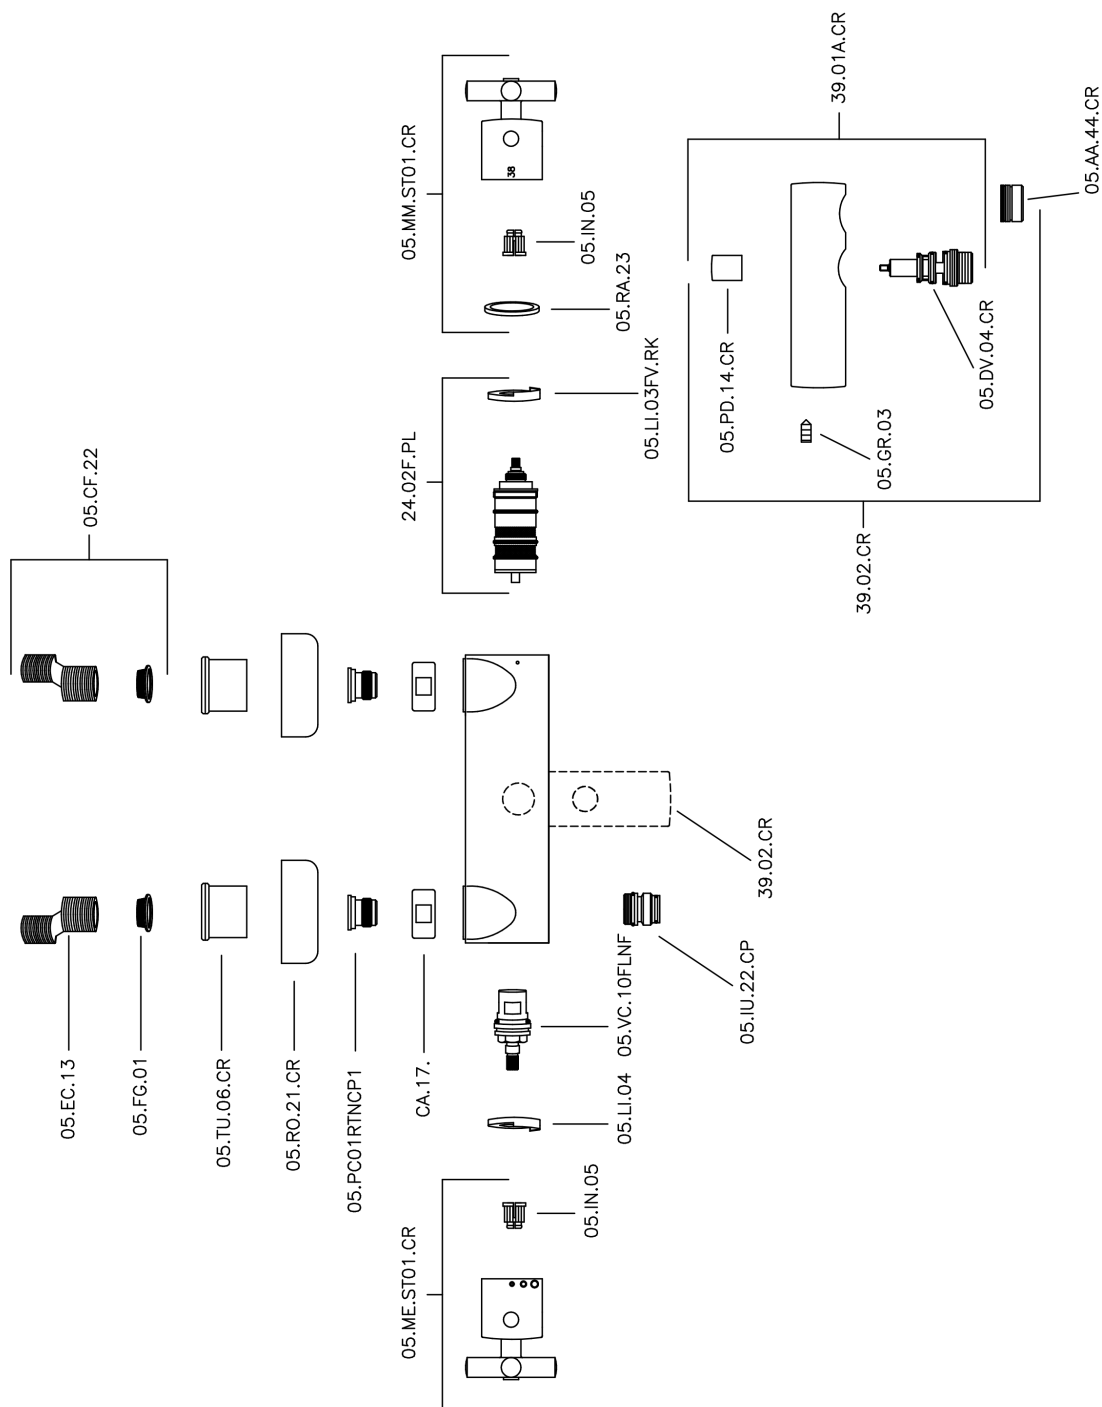

Thermostatic bath mixer SUITE_SUT27010

MODEL **SUT27010**

Thermostatic bath mixer, without shower set, 1/2" M flexible connection

AVAILABLE FINISHINGS

-  **21** 21 Chrome
-  **40** 40 Matt Black
-  **2F** 2F Brushed Nickel
-  **2W** 2W Brushed Gold

CHARACTERISTICS

Cartridge Spare Parts **24.04A.PP**

8x20 Plus P Thermostatic Valve

Thermostatic

The Huber thermostatic is your personal water manager, helping you to handle, control and save water and energy.

Thermostatic bath mixer SUITE_SUT27010

SUT27010

<https://en.huberitalia.com/thermostatic-bath-mixer-suite-sut27010>

2026-05-17