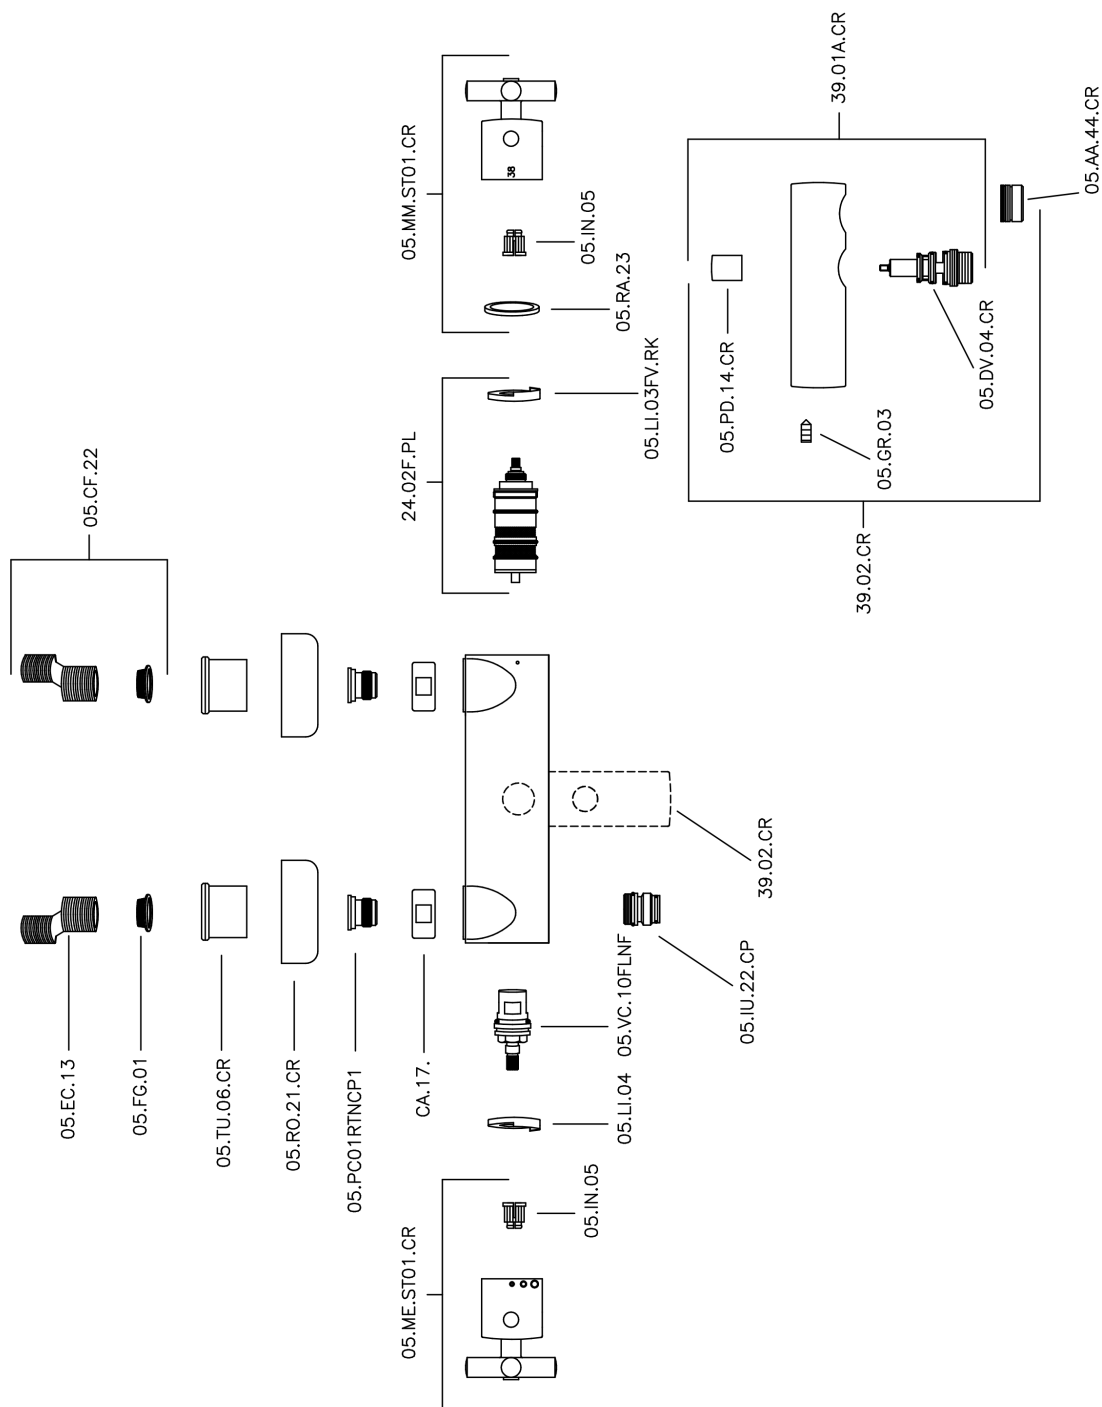

Thermostatic bath mixer SUITE_SUT27010

MODEL **SUT27010**

Thermostatic bath mixer, without shower set, 1/2" M flexible connection

AVAILABLE FINISHINGS

-  **21** 21 Chrome
-  **40** 40 Matt Black
-  **2F** 2F Brushed Nickel
-  **2W** 2W Brushed Gold

CHARACTERISTICS

Cartridge Spare Parts **24.04A.PP**

8x20 Plus P Thermostatic Valve

Thermostatic

The Huber thermostatic is your personal water manager, helping you to handle, control and save water and energy.

Thermostatic bath mixer SUITE_SUT27010

SUT27010

<https://en.huberitalia.com/thermostatic-bath-mixer-suite-sut27010>

2026-04-26