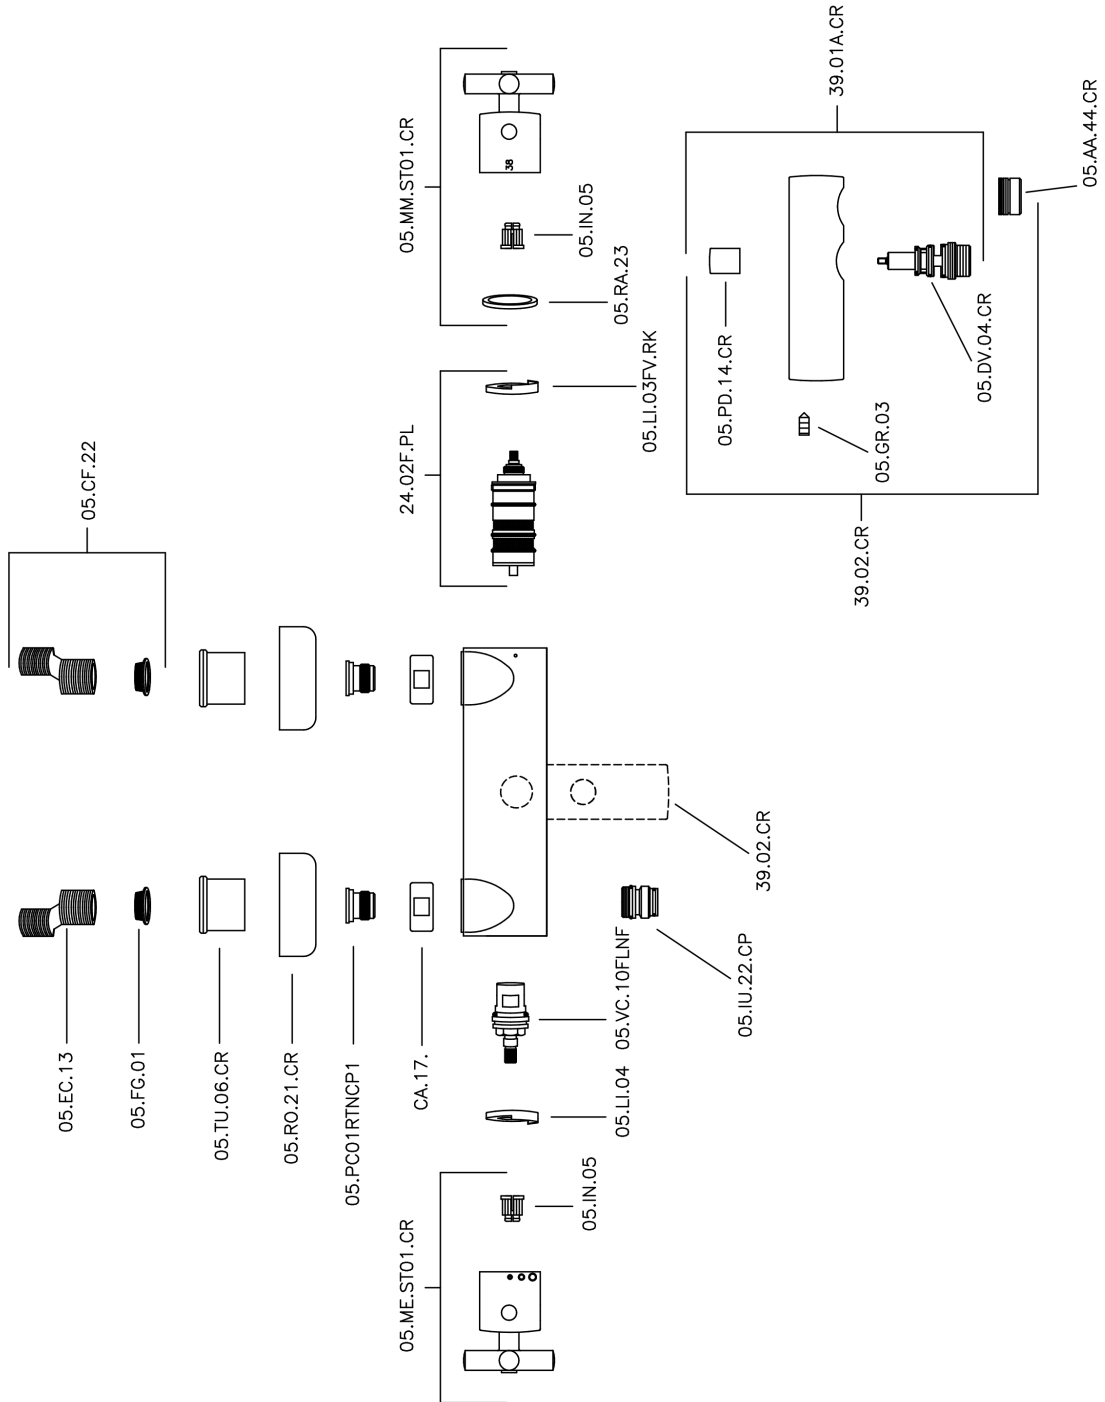

## Thermostatic bath mixer SUITE\_SUT27010

MODEL **SUT27010**

Thermostatic bath mixer, without shower set, 1/2" M flexible connection

### CHARACTERISTICS

Cartridge Spare Parts **24.04A.PP**

**8x20 Plus P Thermostatic Valve**

### Thermostatic

The Huber thermostatic is your personal water manager, helping you to handle, control and save water and energy.

## Thermostatic bath mixer SUITE\_SUT27010

SUT27010

<https://en.huberitalia.com/thermostatic-bath-mixer-suite-sut27010>

2026-06-06