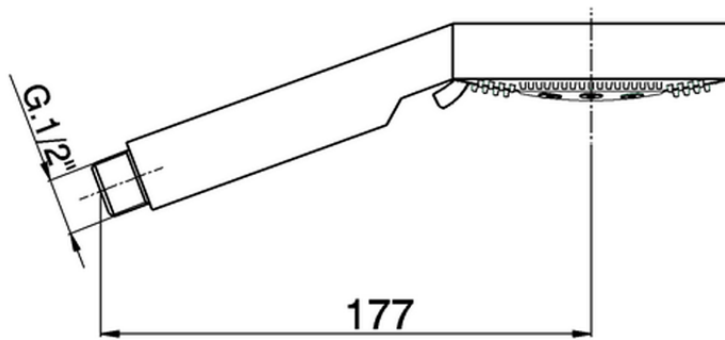

ABS Linear handshower SHOWER_SS014190

SS014190

<https://en.huberitalia.com/abs-linear-handshower-shower-ss014190>

2024-11-23