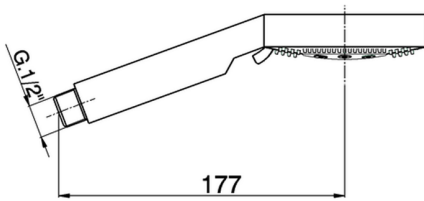

ABS Linear handshower SHOWER_SS014190

MODEL **SS014190**

ABS Linear handshower, ABS D.100 mm 5 sprays

AVAILABLE FINISHINGS

CHARACTERISTICS

2024-11-23