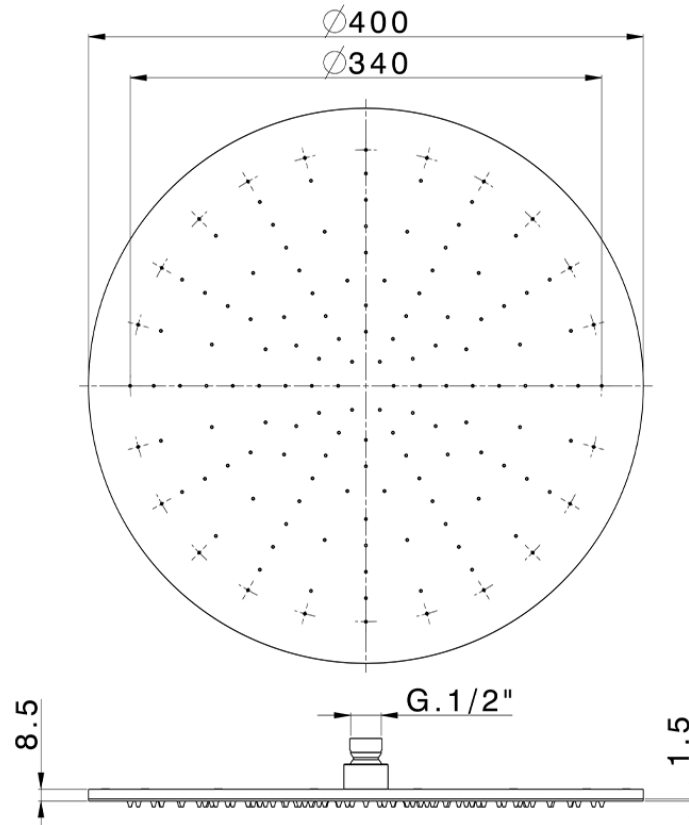

## Ø 400 mm inspectable arm showerheads SHOWER\_SS020030

SS020030

<https://en.huberitalia.com/o-400-mm-inspectable-arm-showerheads-shower-ss020030>

2024-11-15