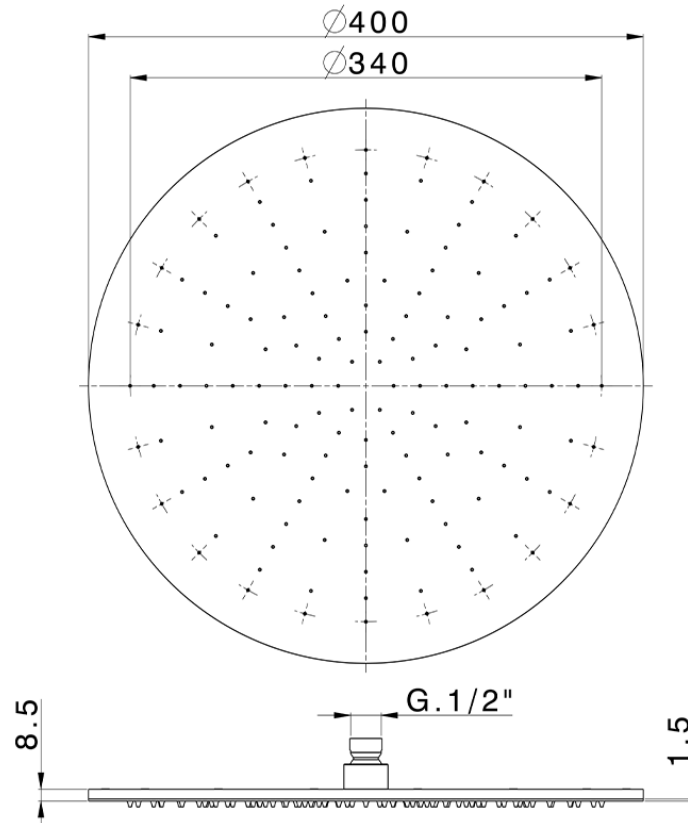

## Ø 400 mm inspectable arm showerheads SHOWER\_SS020030

SS020030

<https://en.huberitalia.com/o-400-mm-inspectable-arm-showerheads-shower-ss020030>

2024-11-15