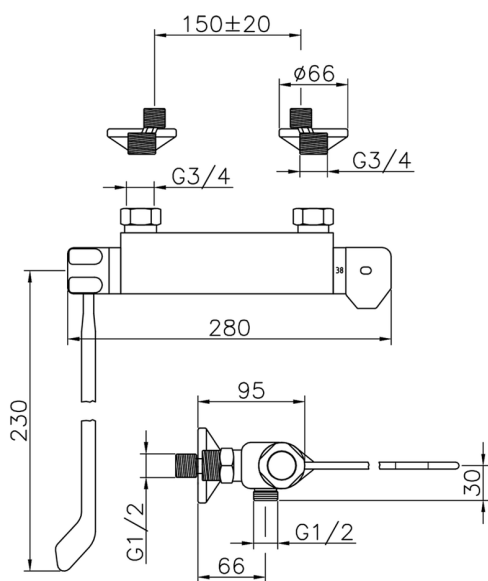

Thermostatic shower mixer COMMUNITY_CLT01030

MODEL **CLT01030**

Thermostatic shower mixer, without shower set, 1/2" M flexible connection, with long lever

AVAILABLE FINISHINGS

CHARACTERISTICS

Cartridge Spare Parts **24.04A.PP**

8x20 Plus P Thermostatic Valve

Thermostatic

The Huber thermostatic is your personal water manager, helping you to handle, control and save water and energy.

2024-12-22