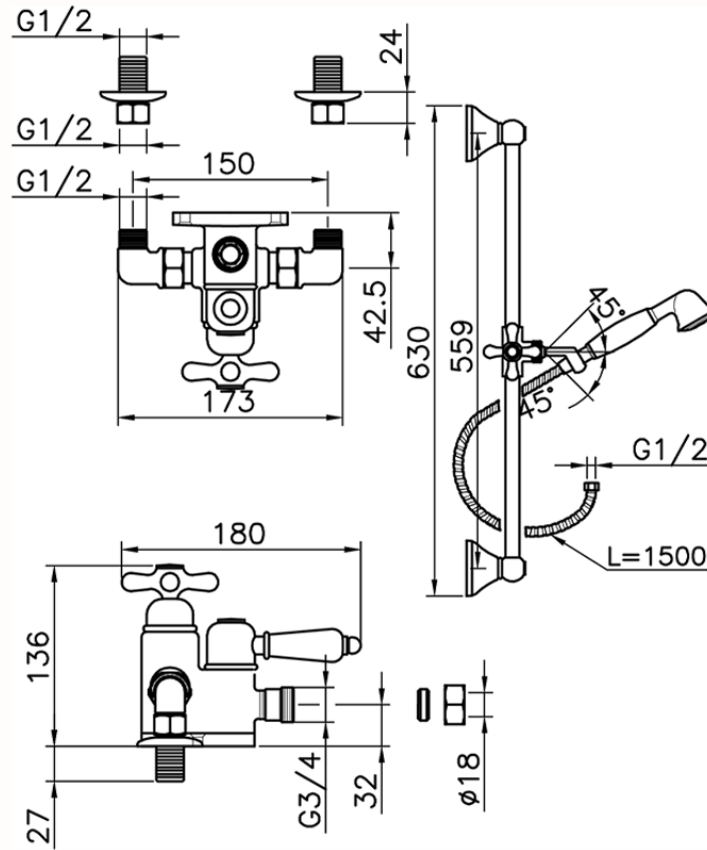

Thermostatic shower mixer with sliding bar CROISETTE_190R.CS01H.

190R.CS01H.

<https://en.huberitalia.com/thermostatic-shower-mixer-with-sliding-bar-croisette-190r-cs01h>

2026-04-06