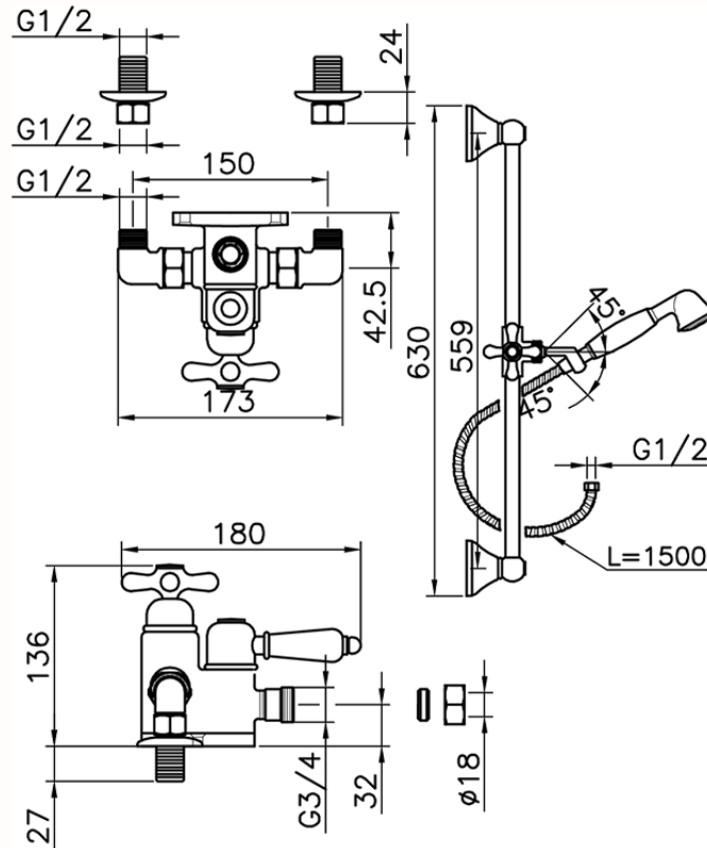

## Thermostatic shower mixer with sliding bar CROISSETTE\_190R.CS01H.

190R.CS01H.

<https://en.huberitalia.com/thermostatic-shower-mixer-with-sliding-bar-croisette-190r-cs01h>

2026-04-05