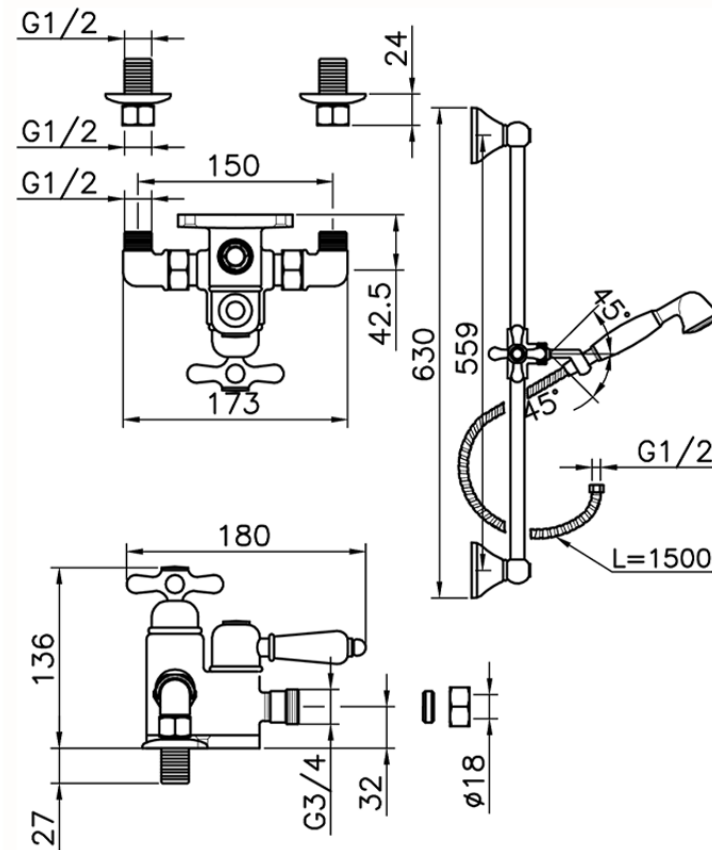

Thermostatic shower mixer with sliding bar CROISSETTE\_190R.CS01H.

190R.CS01H.

<https://en.huberitalia.com/thermostatic-shower-mixer-with-sliding-bar-croisette-190r-cs01h>

2026-06-05