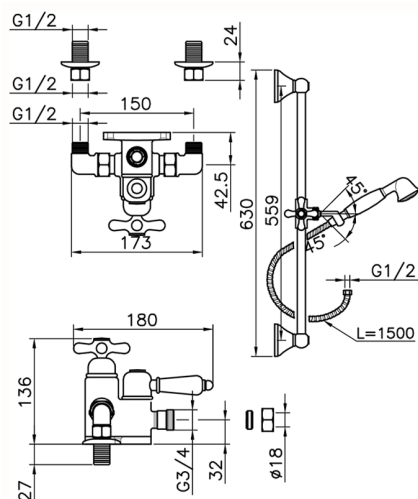

## Thermostatic shower mixer with sliding bar CROISSETTE\_190R.CS01H.

MODEL **190R.CS01H.**

Thermostatic shower mixer with sliding bar, 56 cm  
Sliding rail kit with sliding bracket, D. 53 mm Brass  
Classic One Spray handshower, 150 cm Brass  
flexible hose

### CHARACTERISTICS

Cartridge Spare Parts **24.04A.PP**  
**8x20 Plus P Thermostatic Valve**