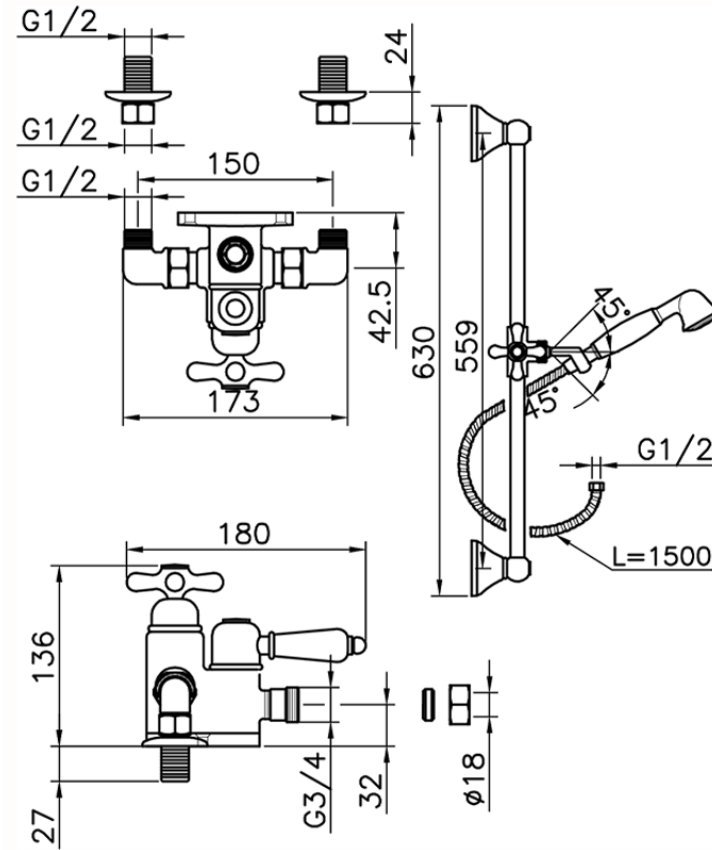

## Thermostatic shower mixer with sliding bar CROISSETTE\_190R.CS01H.

190R.CS01H.

<https://en.huberitalia.com/thermostatic-shower-mixer-with-sliding-bar-croisette-190r-cs01h>

2026-05-15