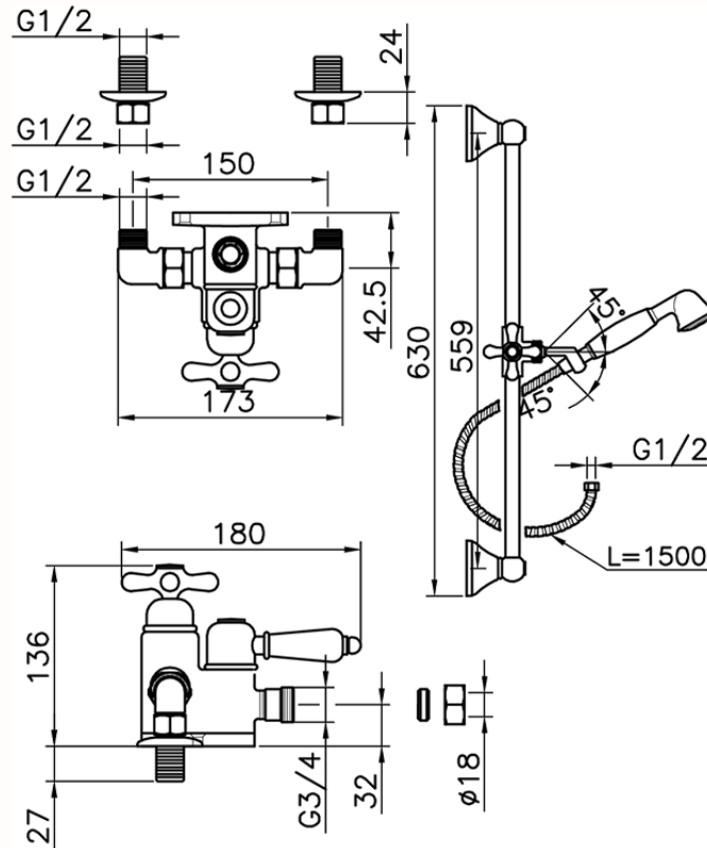

## Thermostatic shower mixer with sliding bar CROISSETTE\_190R.CS01H.

190R.CS01H.

<https://en.huberitalia.com/thermostatic-shower-mixer-with-sliding-bar-croisette-190r-cs01h>

2026-04-08