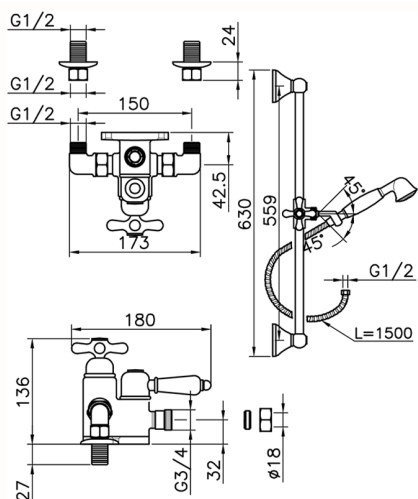

Thermostatic shower mixer with sliding bar CROISSETTE_190R.CS01H.

MODEL **190R.CS01H.**

Thermostatic shower mixer with sliding bar, 56 cm
Sliding rail kit with sliding bracket, D. 53 mm Brass
Classic One Spray handshower, 150 cm Brass
flexible hose

AVAILABLE FINISHINGS

-  **AG** AG Antique Gold
-  **BA** BA Old Bronze
-  **CR** CR Chrome
-  **2W** 2W Brushed Gold

CHARACTERISTICS

Cartridge Spare Parts **24.04A.PP**

8x20 Plus P Thermostatic Valve

Thermostatic