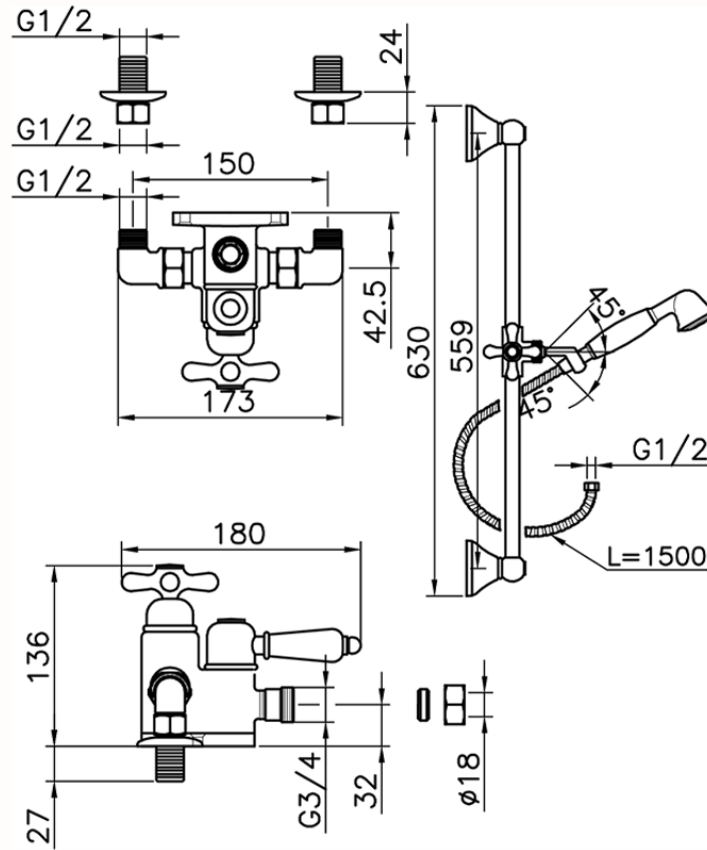

## Thermostatic shower mixer with sliding bar CROISSETTE\_190R.CS01H.

190R.CS01H.

<https://en.huberitalia.com/thermostatic-shower-mixer-with-sliding-bar-croisette-190r-cs01h>

2026-04-06