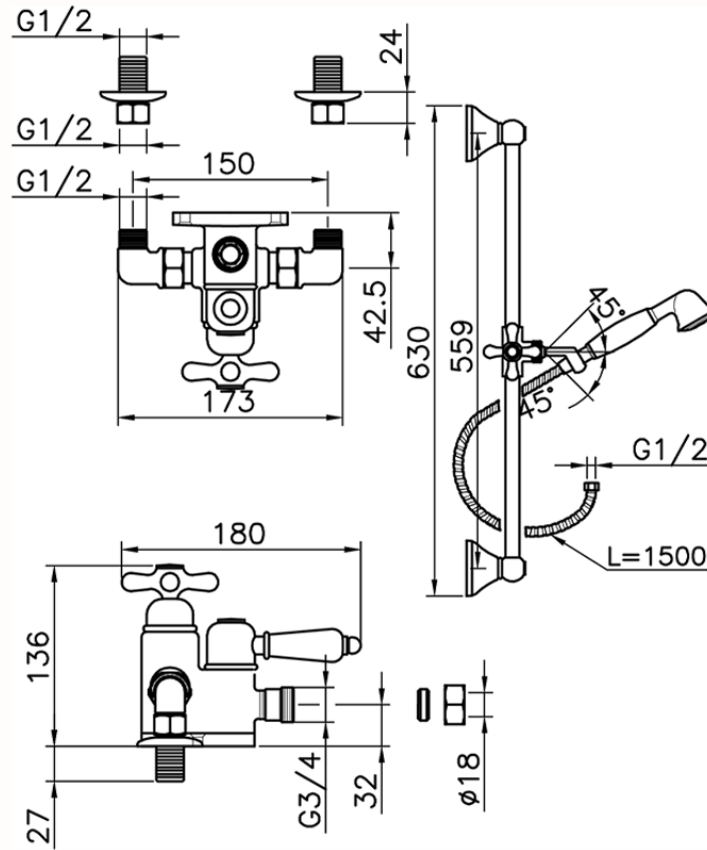

Thermostatic shower mixer with sliding bar CROISSETTE_190R.CS01H.

190R.CS01H.

<https://en.huberitalia.com/thermostatic-shower-mixer-with-sliding-bar-croisette-190r-cs01h>

2026-06-06