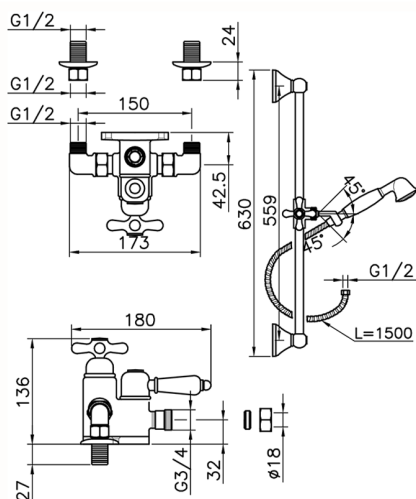

Thermostatic shower mixer with sliding bar CROISSETTE_190R.CS01H.

MODEL **190R.CS01H.**

Thermostatic shower mixer with sliding bar, 56 cm
Sliding rail kit with sliding bracket, D. 53 mm Brass
Classic One Spray handshower, 150 cm Brass
flexible hose

AVAILABLE FINISHINGS

-  **AG** AG Antique Gold
-  **BA** BA Old Bronze
-  **CR** CR Chrome
-  **2W** 2W Brushed Gold

CHARACTERISTICS

Cartridge Spare Parts **24.04A.PP**

8x20 Plus P Thermostatic Valve

Thermostatic