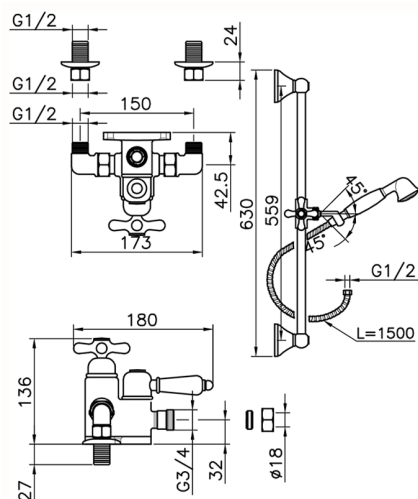

Thermostatic shower mixer with sliding bar CROISSETTE_190R.CS01H.

MODEL **190R.CS01H.**

Thermostatic shower mixer with sliding bar, 56 cm
Sliding rail kit with sliding bracket, D. 53 mm Brass
Classic One Spray handshower, 150 cm Brass
flexible hose

AVAILABLE FINISHINGS

-  **AG** AG Antique Gold
-  **BA** BA Old Bronze
-  **CR** CR Chrome
-  **2W** 2W Brushed Gold

CHARACTERISTICS

Cartridge Spare Parts **24.04A.PP**
8x20 Plus P Thermostatic Valve

Thermostatic